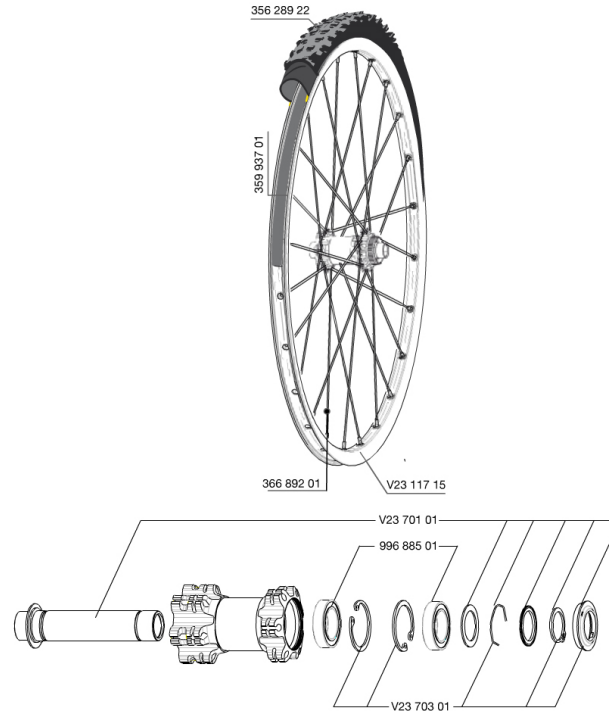

REFERENCES WHEELS

353075 CROSSROC 650b FRT 15mm WTS

RIMS

&NBSP;:

35993701	UST RIM STRIP 27.5x19c
V2311715	KIT FRONT/REAR CROSSROC 27,5"

SPOKES

36689201	"KIT 12 FT/NDS CROSSROC 27,5"" SPK 277mm"
----------	---

HUB SHELLS

99688501	BEARING KIT 9/12/15 D6T HUB 20x32x7 6804
V2370301	KIT FRONT AUTO ADJUSTING PLAY 15mm AXLE
V2370101	KIT FRONT AXLE 15MM CROSSONE/-RIDE/-ROC - while stock last

TYRES

35628922	Crossroc Roam 650b
----------	--------------------

MAVIC *Crossroc 650b WTS*

Specifications

WHEEL WEIGHTS

Wheel weight 855