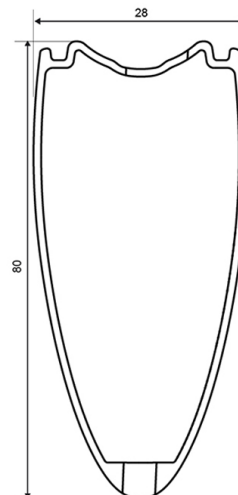

## REFERENCES WHEELS

352081 COSMIC CXR 60 Tub FRT WTS

### HUB SHELLS

3	N/A	HUB BODY
4	M40078	FRONT HUB BEARINGS 6901 x 2
5	30870001	FRONT AXLE ROAD RIM BRAKING QRM +
6	32985701	HUB CAP & ADJUSTING NUT CXR 80

**Specifications****RIMS**

- **Material** : 100% woven 3K carbon fiber
- **Height** : 60 mm, Width 27 mm with CX01 grooves
- **Drilling** : traditional
- **Brake track** : carbon
- **Valve hole diameter** : 6.5 mm
- **Tyre** : tubular
- **ETRTO size** : 28" tubular
- **Recommended tyre size** : 23 mm

**WHEEL HUB**

- **Front and rear bodies** : carbon center tube and aluminum flanges
- **Axle material** : aluminum  
Adjustable sealed cartridge bearings
- **Freewheel** : FTS-L steel

**WHEEL WEIGHTS**

Wheel weight 710