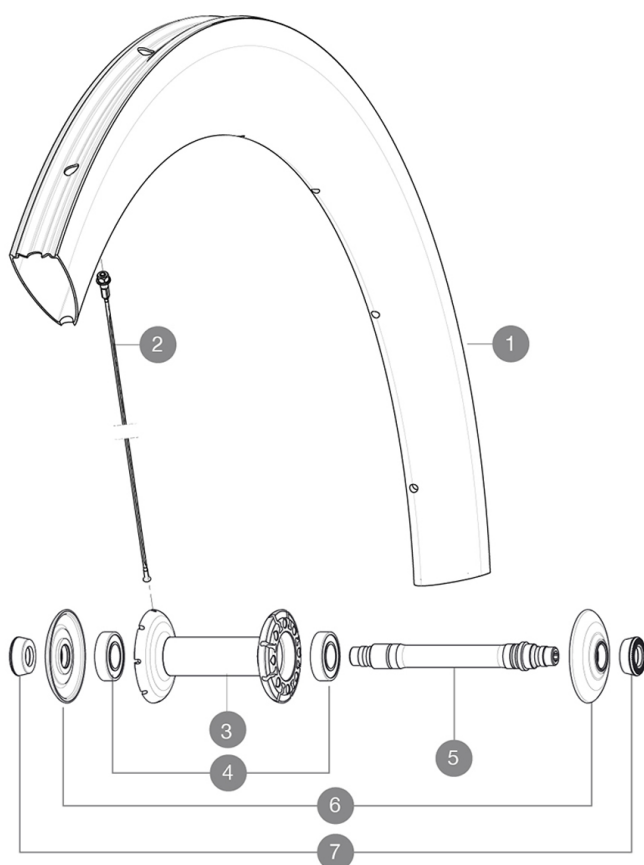

## REFERENCES WHEELS

352081 COSMIC CXR 60 Tub FRT WTS

**Specifications****RIMS**

- **Material** : 100% woven 3K carbon fiber
- **Height** : 60 mm, Width 27 mm with CX01 grooves
- **Drilling** : traditional
- **Brake track** : carbon
- **Valve hole diameter** : 6.5 mm
- **Tyre** : tubular
- **ETRTO size** : 28" tubular
- **Recommended tyre size** : 23 mm

**SPOKES**

- **Material** : steel
- **Shape** : straight pull, bladed, double butted
- **Nipples** : aluminum, ABS
- **Count** : front 16, rear 20
- **Lacing** : radial front and rear non-drive side, crossed 2 rear drive side

**WHEEL HUB**

- **Front and rear bodies** : carbon center tube and aluminum flanges
- **Axle material** : aluminum  
Adjustable sealed cartridge bearings
- **Freewheel** : FTS-L steel

**WHEEL WEIGHTS**

Wheel weight 710