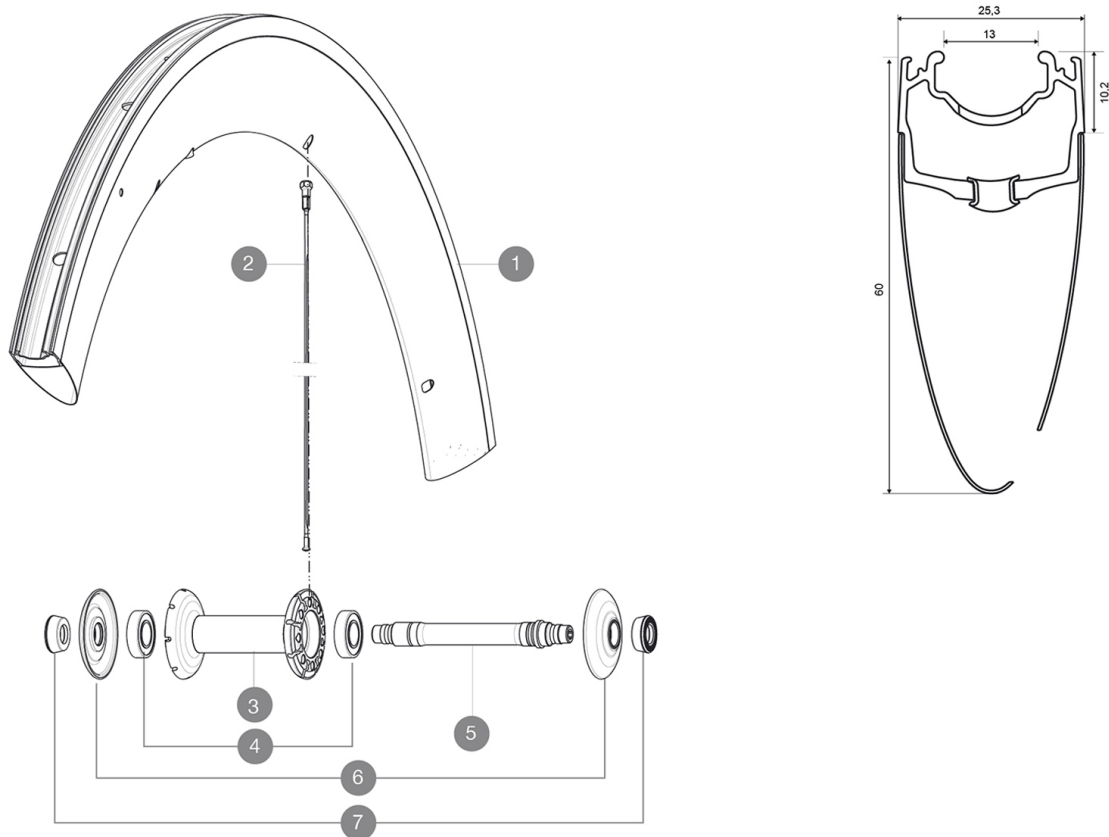

REFERENCES WHEELS

354675 COSMIC CXR 60 C FRT WTS

RIMS

&NBSP;:

1	V2403710	KIT FRONT RIM CXR60C 2016
---	----------	---------------------------

SPOKES

2	32976801	KIT 10 AERO FT/NDS CXR 60 C BLK SPOKE 289mm
---	----------	---

MAVIC *Cosmic CXR 60 C***DELIVERED WITH**

BR601 quick releases	
Rim tape	
Wheelbags	
CXR specific Exalith brake pads	
Valve extender	
Multifunction adjustment wrench	
User guide	

Specifications**RIMS**

- **Material** : 100% woven 3K carbon fiber
- **Height** : 60 mm, Width 27 mm with CX01 grooves
- **Joint** : SUP
- **Drilling** : traditional
- **Brake track** : Exalith 2
- **Weight reduction** : ISM
- **Valve hole diameter** : 6.5 mm
- **Tyre** : clincher
- **ETRTO size** : 622x13C
- **Recommended tyre size** : 23 mm

SPOKES

- **Material** : steel
- **Shape** : straight pull, bladed, double butted
- **Nipples** : aluminum, ABS
- **Count** : front 16, rear 20
- **Lacing** : radial front and rear non-drive side, crossed 2 rear drive side

WHEEL HUB

- **Front and rear bodies** : carbon center tube and aluminum flanges
- **Axle material** : aluminum
- Adjustable sealed cartridge bearings
- **Freewheel** : FTS-L steel

WHEEL WEIGHTS

Wheel weight 820