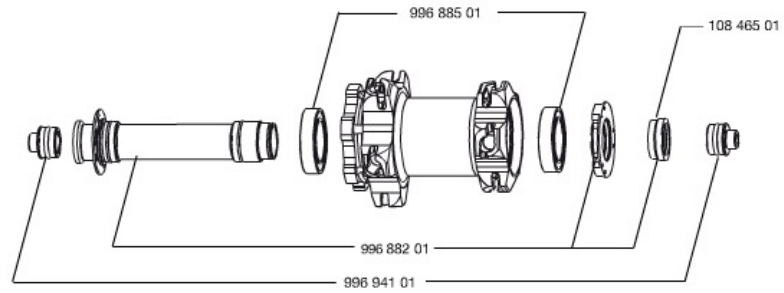

## REFERENCES WHEELS

356026	CROSSMAX SLR 650b D6t FRT	356032	CROSSMAX SLR 650b Dcl FRT
--------	---------------------------	--------	---------------------------

### RIMS

&NBSP;:

36692510	"KIT FRONT CROSSMAX SLR 27,5"" RIM"
----------	-------------------------------------

### SPOKES

36675001	"KIT 10 NDS XMAX SLR/ENDURO 27,5"" ALU SPK 281,5mm"
----------	---

### **WHEEL WEIGHTS**

Wheel weight 735