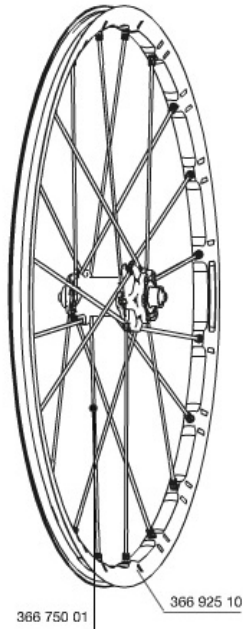

## REFERENCES WHEELS

356026	CROSSMAX SLR 650b D6t FRT	356032	CROSSMAX SLR 650b Dcl FRT
--------	---------------------------	--------	---------------------------

### RIMS

&NBSP;:

36692510	"KIT FRONT CROSSMAX SLR 27,5"" RIM"
----------	-------------------------------------

### SPOKES

36675001	"KIT 10 NDS XMAX SLR/ENDURO 27,5"" ALU SPK 281,5mm"
----------	---

### **WHEEL WEIGHTS**

Wheel weight 735