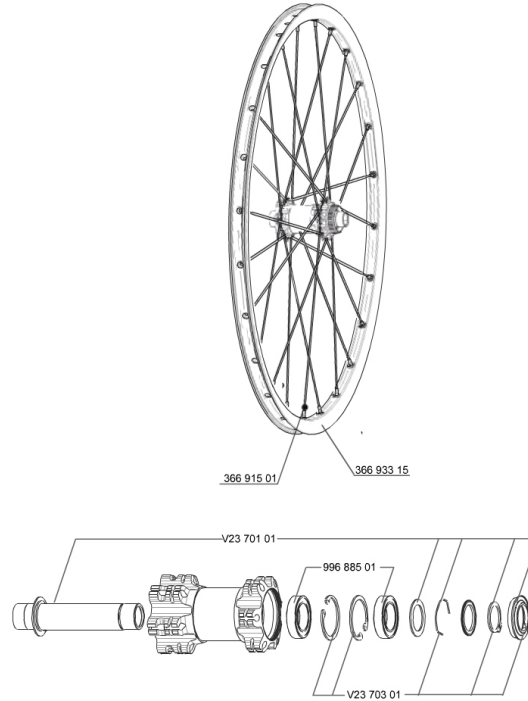

REFERENCES WHEELS

356057 CROSSRIDE D650b 15mmFRT

RIMS

&NBSP;;

36693315 "KIT FRONT/REAR CROSSRIDE 27,5"" RIM"

SPOKES

36691501 KIT 12 DS CROSSRIDE/XA +/E-XA + 27,5" SPOKE 277mm - while st

HUB SHELLS

V2370301 KIT FRONT AUTO ADJUSTING PLAY 15mm AXLE

V2370101 KIT FRONT AXLE 15MM CROSSONE-/RIDE-/ROC - while stock last

99688501 BEARING KIT 9/12/15 D6T HUB 20x32x7 6804

MAVIC *Crossride 650b*

Specifications

WHEEL WEIGHTS

Wheel weight 905