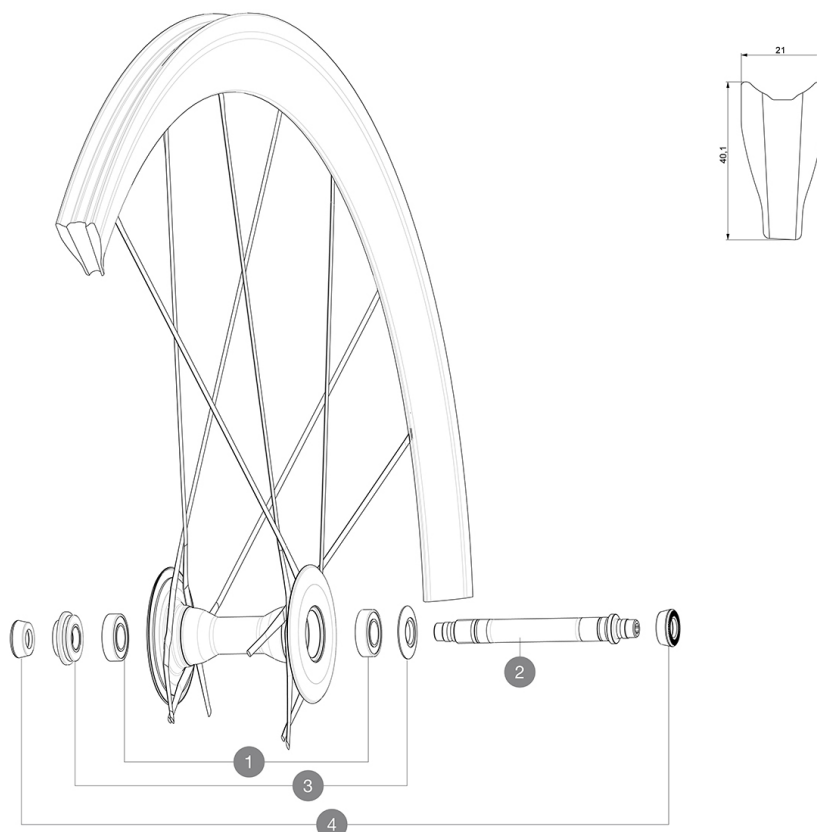

REFERENCES WHEELS

356491 C CARB ULTIMATE 014 FRT WTS

HUB SHELLS

1	M40078	FRONT HUB BEARINGS 6901 x 2
2	36645801	FRONT AXLE COSMIC CARBON ULTIMATE from 2014
3	36645901	FRT ADJUST NUT/CAP CARBON ULTIMATE from 2014

Specifications

RIMS

- **Material** : 100% woven 12K carbon fiber
- **Height** : 40 mm
- **Drilling** : no holes, spokes molded to the rim
- **Brake track** : carbon
- **Brake track** : carbon with TgMAX technology
- **Valve hole diameter** : 6.5 mm
- **Tyre** : tubular
- **ETRTO size** : 28" tubular
- **Recommended tyre sizes** : 19 to 28 mm

SPOKES

- **Material** : unidirectional carbon fiber
- **Shape** : R2R
- **Nipples** : brass, ABS
- **Count** : 20 front and rear
- **Lacing** : crossed 2 front and rear drive side, radial non drive side

WHEEL HUB

- **Front body** : Front 100% carbon
 - **Rear body** : aluminum
 - **Axle material** : aluminum
- Adjustable sealed cartridge bearings
- **Freewheel** : FTS-L steel

WHEEL WEIGHTS

Wheel weight 520