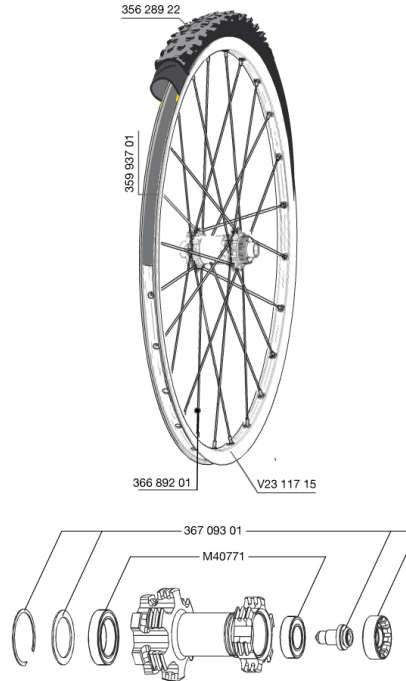

MAVIC CROSSROC WTS 650b (27,5) Lefty Supermax 2014

REFERENCES WHEELS

RIMS

&NBSP;:

V2311715	KIT FRONT/REAR CROSSROC 27,5"
35993701	UST RIM STRIP 27.5x19c

SPOKES

36689201	"KIT 12 FT/NDS CROSSROC 27,5"" SPK 277mm"
----------	-------------------------------------------

HUB SHELLS

M40771	BEARING KIT FOR LEFTY 50 & 60 HUB
36709301	ASSEMBLY KIT FOR LEFTY SUPERMAX WHEELS

TYRES

35628922	Crossroc Roam 650b
----------	--------------------

MAVIC**CROSSROC WTS 650b (27,5) Lefty****Supermax 2014****Specifications****WHEEL WEIGHTS**

Wheel weight