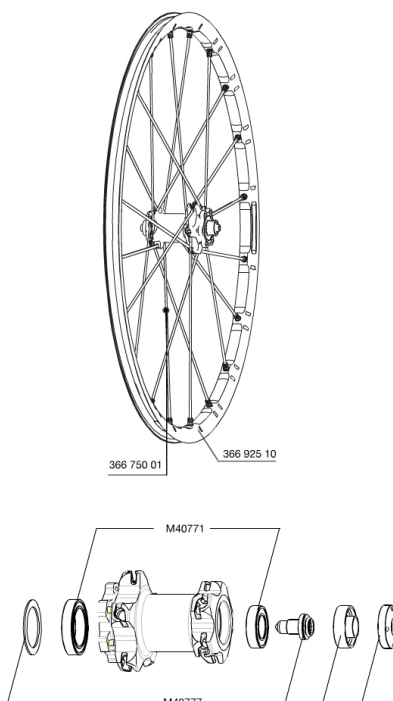

## REFERENCES WHEELS

**RIMS**

&amp;NBSP;:

36692510

"KIT FRONT CROSSMAX SLR 27,5"" RIM"

**SPOKES**

36675001

"KIT 10 NDS XMAX SLR/ENDURO 27,5"" ALU SPK 281,5mm"

**HUB SHELLS**

M40777

ASSEMBLY KIT FOR LEFTY WHEELS

M40771

BEARING KIT FOR LEFTY 50 &amp; 60 HUB

**MAVIC** *Crossmax SLR 650b Lefty SMU*

**Specifications**

WHEEL WEIGHTS