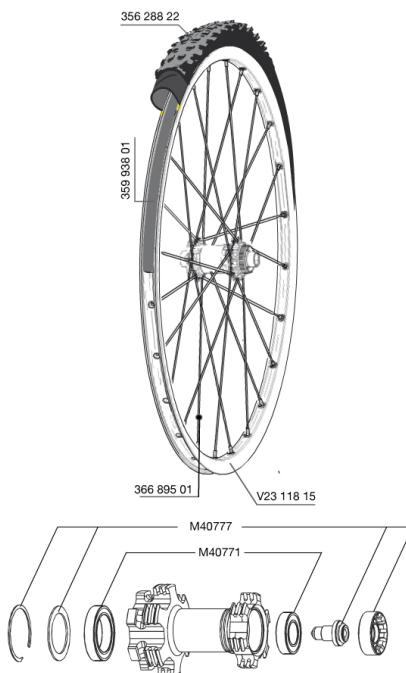

REFERENCES WHEELS

RIMS

&NBSP;:

35993801	UST RIM STRIP 29x19c
V2311815	KIT FRONT/REAR CROSSROC 29"

SPOKES

36689501	"KIT 12 FT/NDS CROSSROC 29"" SPOKE 295mm"
----------	---

HUB SHELLS

M40777	ASSEMBLY KIT FOR LEFTY WHEELS
M40771	BEARING KIT FOR LEFTY 50 & 60 HUB

TYRES

35628822	Crossroc Roam 29
----------	------------------

MAVIC *CROSSROC WTS 29 Lefty 2014***Specifications****WHEEL WEIGHTS**

Wheel weight