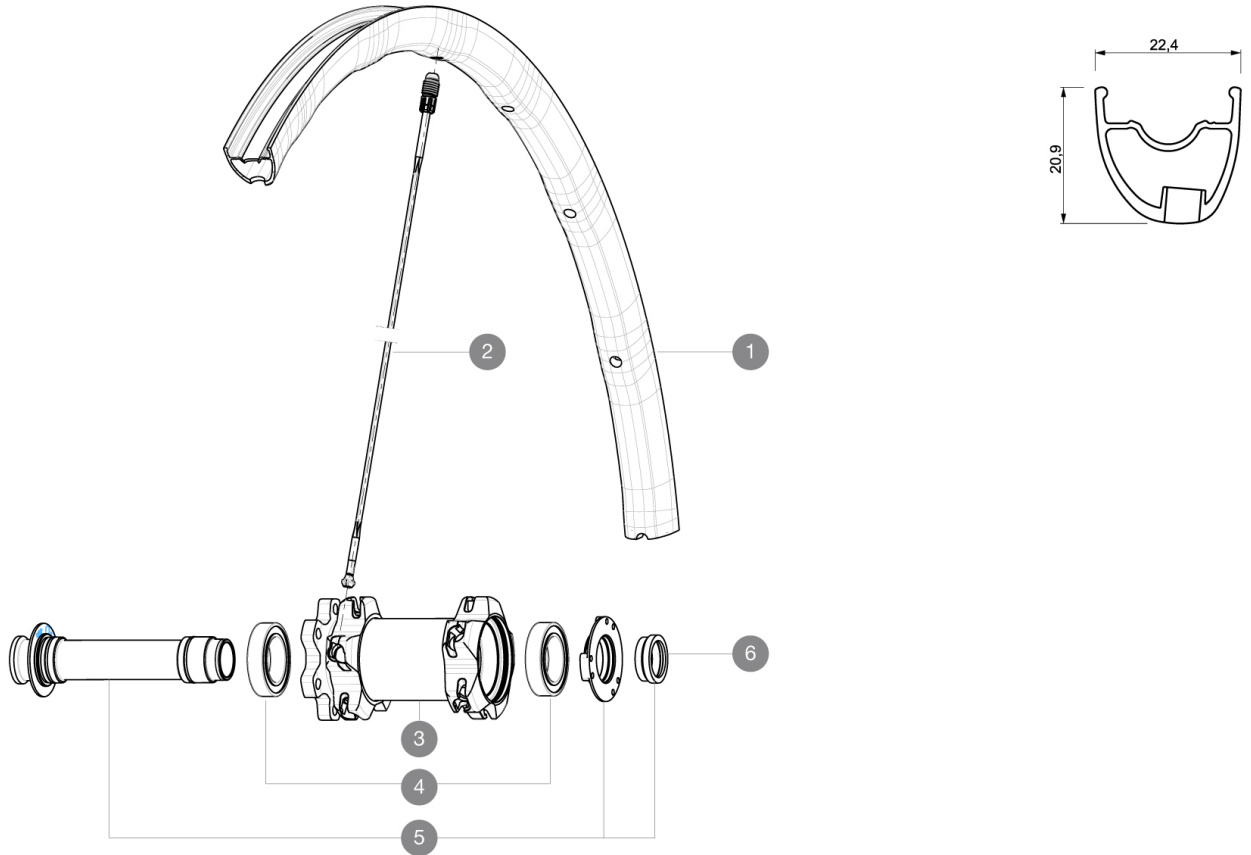

REFERENCES WHEELS

F01601 Crossmax SL 29Ft

RIMS

VALVE HOLE \varnothing (MM): 6.5 :

1	V2310310	KIT FRONT RIM CROSSMAX SL/SL PRO BLACK 29"
----------	----------	--

SPOKES

2	35113701	"KIT 10 FT/NDS M7/7 XMAX SLR 29"" SPK 299,5mm"
----------	----------	--

HUB SHELLS

3	N/A	HUB BODY
4	99688501	BEARING KIT 9/12/15 D6T HUB 20x32x7 6804
5	99688201	9/15 6B FRT AXLE CROSSMAX/KSY PRO CARBON SL C
6	10846501	FRONT FORK SUPPORT FOR 15mm AXLE

MAVIC *Crossmax SL 29*

2

2015
FRONT

Specifications

WHEEL HUB

Shimano 11 speeds compatible

XD Compatible (XX1-X01) with optional kit

WHEEL WEIGHTS

Wheel weight 690