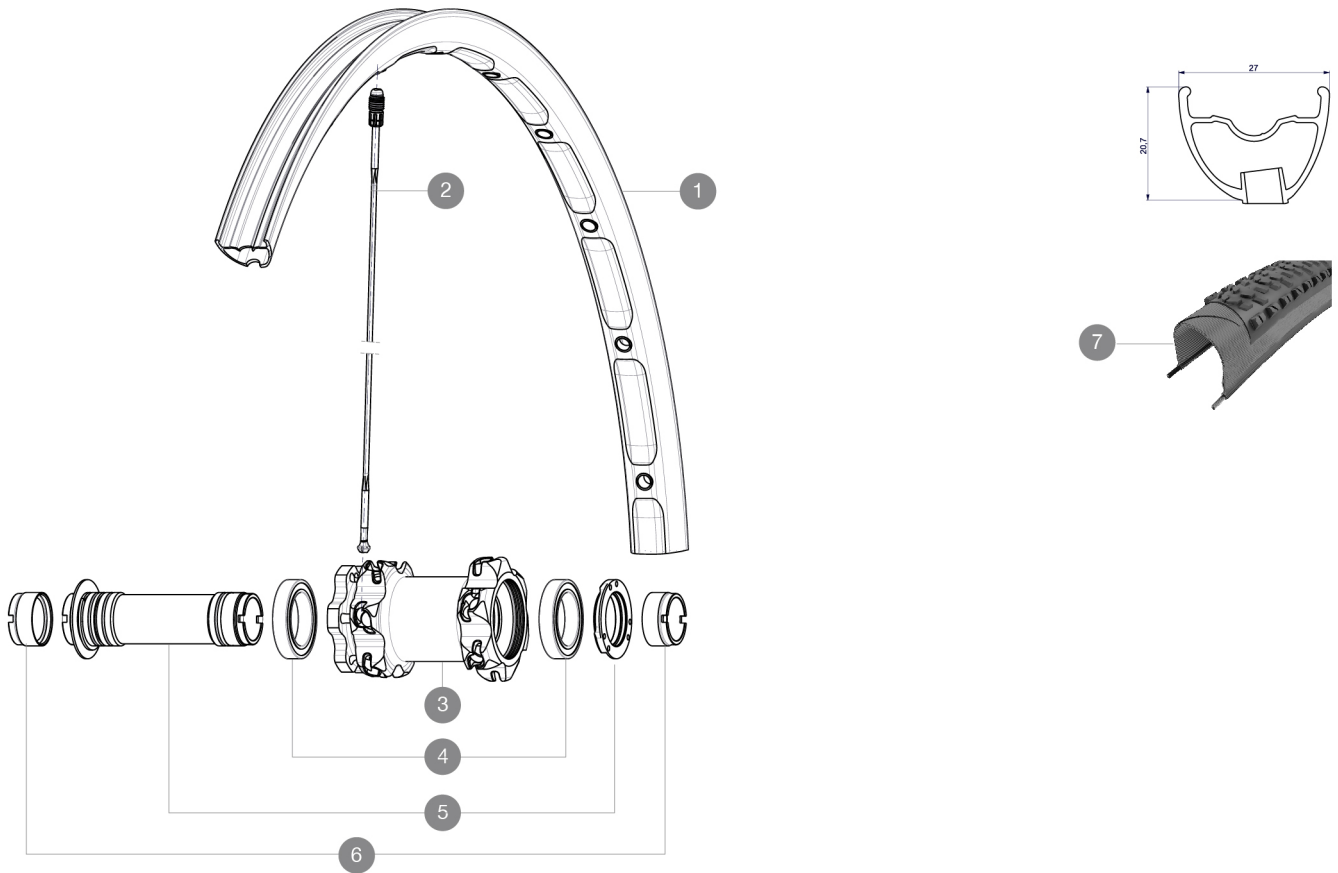

REFERENCES WHEELS

F02901 Crossmax XL 27.5Ft WTS

RIMS

VALVE HOLE \varnothing (MM): 6.5 :

1	V2310810	KIT FRONT RIM CROSSMAX XL 2015 27,5"
---	----------	--------------------------------------

SPOKES

2	36674901	KIT 12 FT XMAX END/FT-NDS DEEMAX PRO 27,5" ALU SPK 275mm
---	----------	--

HUB SHELLS

3	N/A	HUB BODY
4	M40179	FRONT BEARING 25x37x7 20mm AXLE
5	30870501	FRONT AXLE 20mm CROSSMAX + DEEMAX ULTI 2012

ADAPTERS

6	12982901	ADAPTER Ft 20x110mm
---	----------	---------------------

Crossmax XL 27.5 WTS

Specifications

RIMS

- Internal width : 23 mm
- ETRTO size 27.5" : 584x23C

WHEEL HUB

Shimano 11 speeds compatible
XD Compatible (XX1-X01) with optional kit

WHEEL WEIGHTS

Wheel weight 815