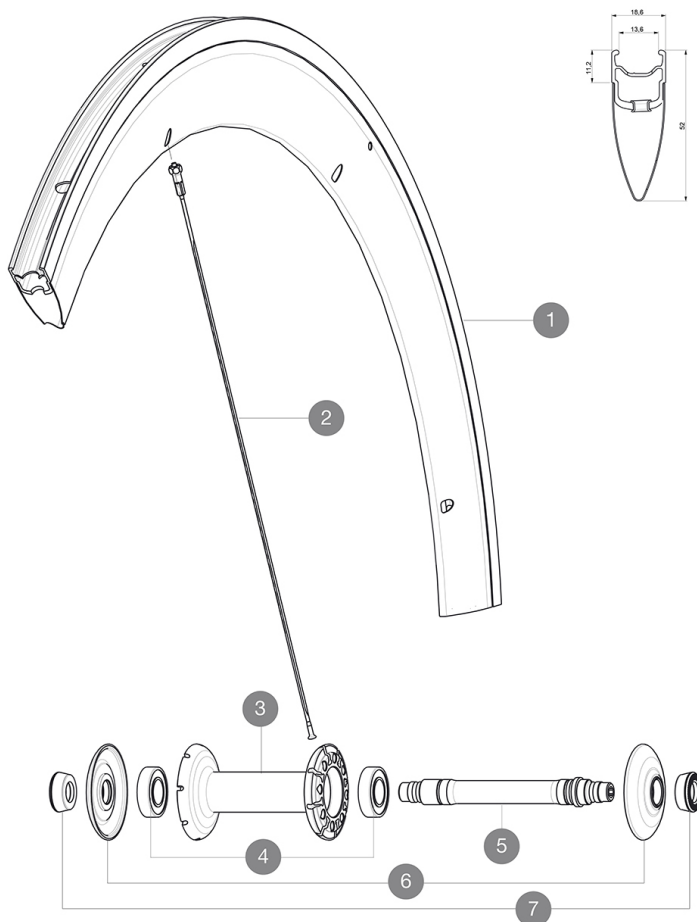

REFERENCES WHEELS

RIMS

&NBSP;:

1 12017110 KIT FRONT COSMIC CARBONE SL 11 RIM

SPOKES

2 36644501 KIT 10 FT/NDS COSMIC CARBON SLS BLK SPK 289mm

HUB SHELLS

3	N/A	HUB BODY
4	M40078	FRONT HUB BEARINGS 6901 x 2
5	30870001	FRONT AXLE ROAD RIM BRAKING QRM +
6	32985701	HUB CAP & ADJUSTING NUT CXR 80

- **Material** : Maxtal and 12K carbon fiber
- **Height** : 52 mm
- **Joint** : SUP
- **Drilling** : traditional
- **Brake track** : UB Control
- **Weight reduction** : ISM
- **Valve hole diameter** : 6.5 mm
- **Tyre** : clincher
- **ETRTO size** : 622x13C
- **Recommended tyre sizes** : 19 to 28 mm

SPOKES

- **Material** : steel
- **Shape** : straight pull, bladed
- **Nipples** : brass, ABS
- **Count** : front 16, rear 20
- **Lacing** : radial front and rear non-drive side, crossed 2 rear drive side

WHEEL HUB

- **Front and rear bodies** : aluminum
 - **Axle material** : aluminum
- Adjustable sealed cartridge bearings
- **Freewheel** : FTS-L steel

WHEEL WEIGHTS

765