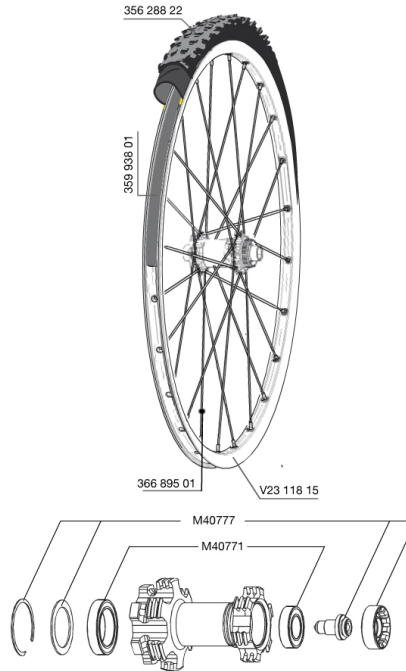

MAVIC CROSSROC WTS 29 Lefty Supermax 2014

REFERENCES WHEELS

RIMS

&NBSP;:

V2311815	KIT FRONT/REAR CROSSROC 29"
35993801	UST RIM STRIP 29x19c

SPOKES

36689701	"KIT 12 FT CROSSROC LEFTY SPMX 29"" SPK 301mm"
----------	--

HUB SHELLS

M40771	BEARING KIT FOR LEFTY 50 & 60 HUB
36709301	ASSEMBLY KIT FOR LEFTY SUPERMAX WHEELS

TYRES

35628822	Crossroc Roam 29
----------	------------------

MAVIC**CROSSROC WTS 29 Lefty Supermax****2014****Specifications****WHEEL WEIGHTS**

Wheel weight