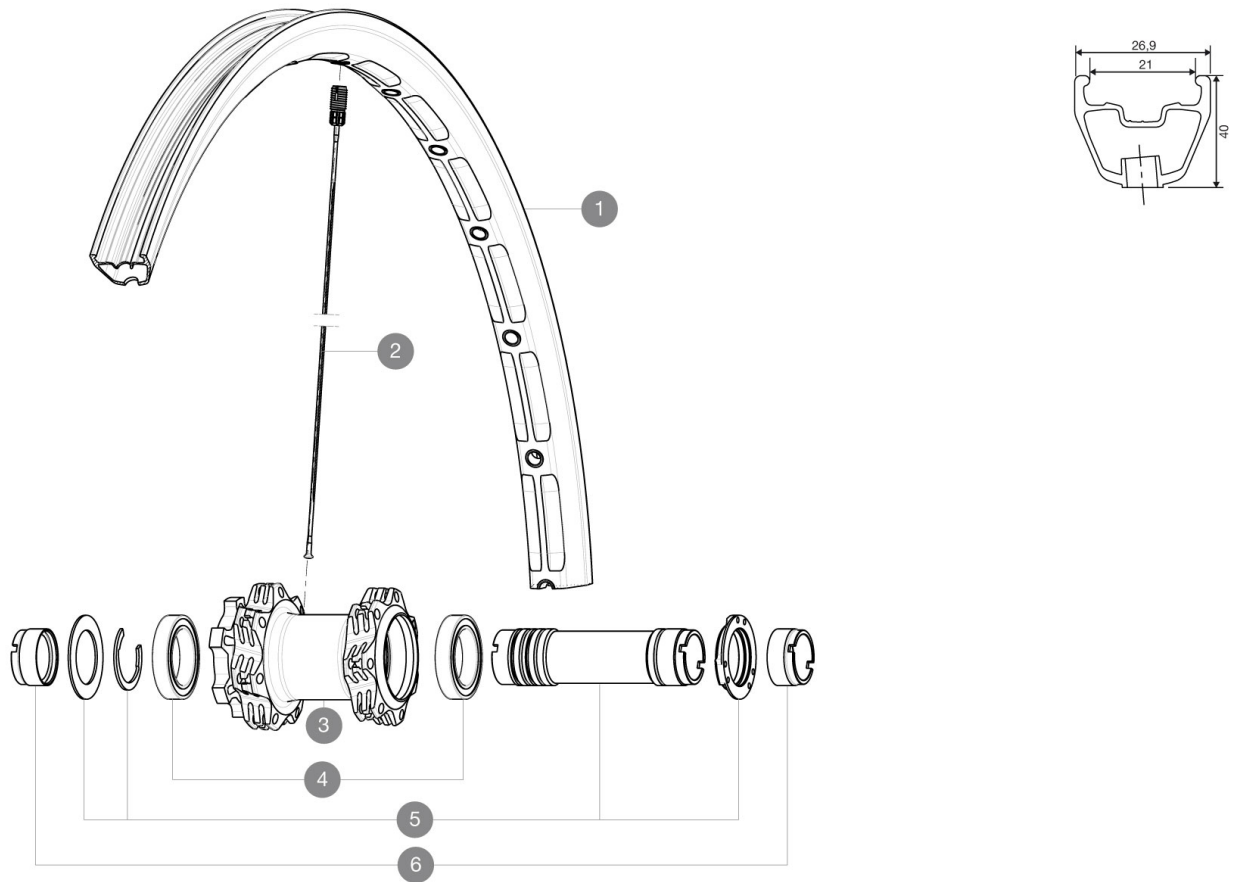

REFERENCES WHEELS

F41801 DeemaxUlti27.5Ft Yellow

RIMS

VALVE HOLE \bar{A} (MM): 6.5 :

1	V2312210	"KIT FRONT RIM DEEMAX ULTIMATE 27,5""
---	----------	---------------------------------------

SPOKES

2	V2380501	"KIT 14 FRONT DEEMAX 27,5"" SPOKE 284mm"
---	----------	--

HUB SHELLS

3	N/A	HUB BODY
4	M40179	FRONT BEARING 25x37x7 20mm AXLE
5	30870501	FRONT AXLE 20mm CROSSMAX + DEEMAX ULTI 2012

ADAPTERS

6	12982901	ADAPTER Ft 20x110mm
---	----------	---------------------

MAVIC *Deemax Ultimate 27.5***Specifications****WHEEL WEIGHTS**

Wheel weight