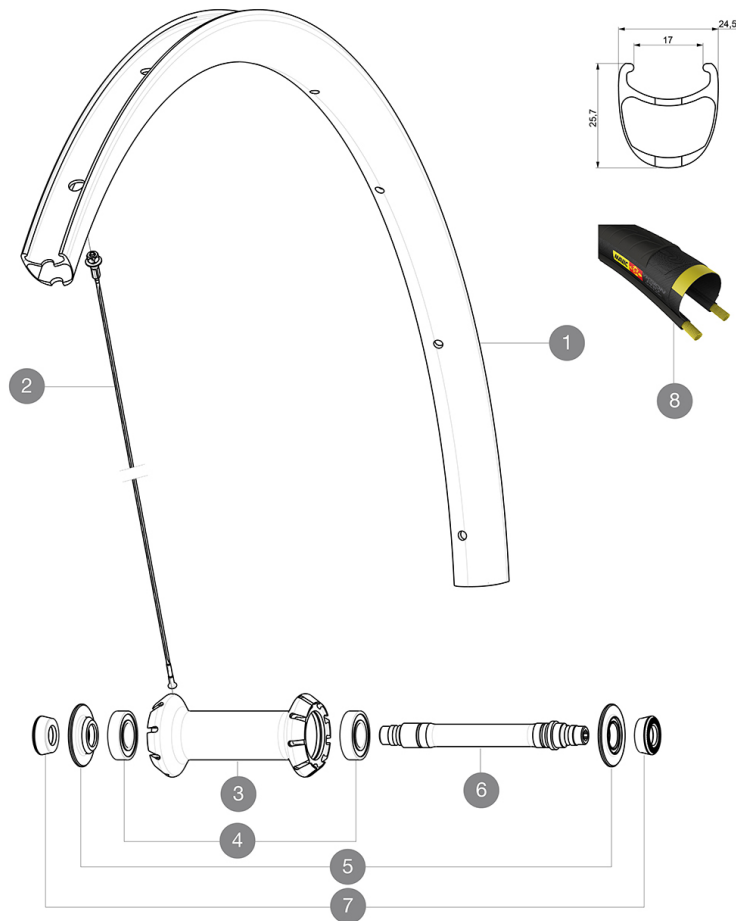

# MAVIC Ksyrium Pro Carbon SL C

ASTM CATEGORY 1 : road only  
Recommended weight limit : 120kg  
Recommended tyre sizes: 25 to 52 mm  
Max. Pressure: 25mm 7.7 bars - 110 PSI

## REFERENCES WHEELS

F27401 KProCarbSL C Ft

## RIMS

VALVE HOLE  $\bar{A}$  (MM): 6,5 :

1	V2737310	KIT FRONT RIM KSYRIUM PRO CARBON SL UST
1	V2401410	KIT FRT RIM KSYRIUM PRO CARBON SL Clincher - while stock las
	V3720101	25mm UST Tape for 19 to 22mm Road Rims
	V2690101	KIT CARBON RIM TAPE 21x622mm - FOR CARBON RIM

### WHEEL WEIGHTS

Wheel weight 615