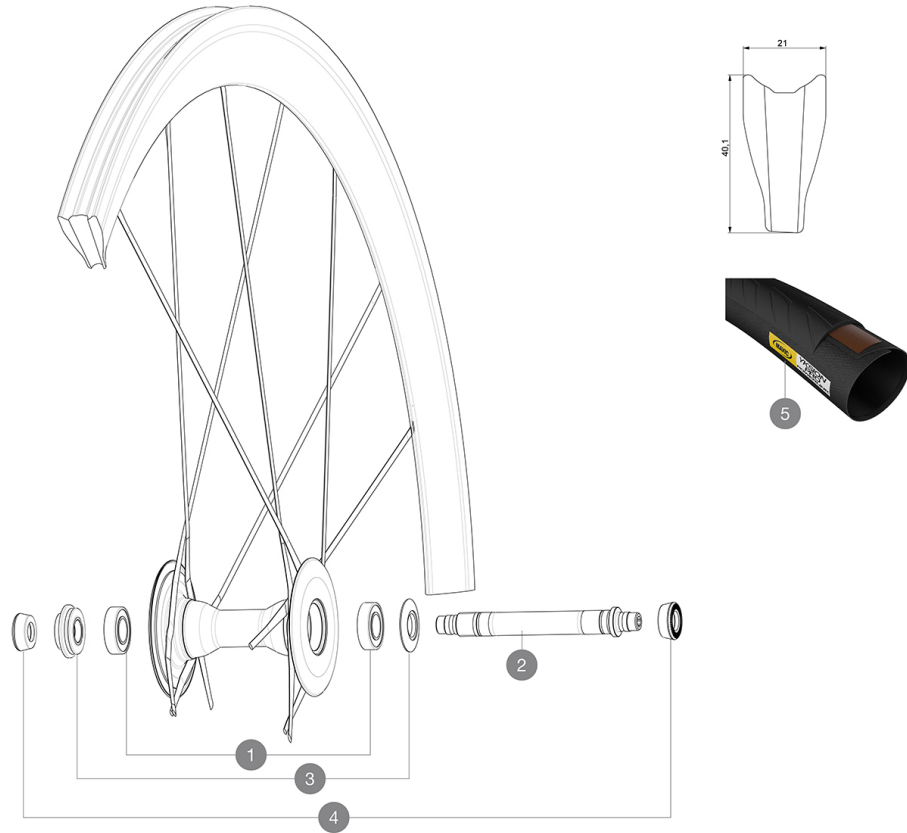

ASTM CATEGORY 1 : road only
Recommended weight limit : 120kg

REFERENCES WHEELS

F33301 CosmicUlti16Ft

HUB SHELLS

1	M40078	FRONT HUB BEARINGS 6901 x 2
2	36645801	FRONT AXLE COSMIC CARBON ULTIMATE from 2014
3	36645901	FRT ADJUST NUT/CAP CARBON ULTIMATE from 2014

BR601 Titanium quick releases	
Carbon brake pads	
Multifonction adjustment wrench	
User guide	

Specifications**RIMS**

- **Material** : 100% woven 12K carbon fiber
- **Height** : 40 mm
- **Drilling** : no holes, spokes molded to the rim
- **Brake track** : carbon with TgMAX technology
- **Valve hole diameter** : 6.5 mm
- **Tyre** : tubular
- **ETRTO size** : 28" tubular
- **Recommended tyre sizes** : 21 to 28 mm

SPOKES

- **Material** : unidirectional carbon fiber
- **Shape** : R2R
- **Nipples** : brass, ABS
- **Count** : 20 front and rear
- **Lacing** : crossed 2 front and rear drive side, radial non drive side

WHEEL HUB

- **Front body** : Front 100% carbon
 - **Rear body** : aluminum
 - **Axle material** : aluminum
- Adjustable sealed cartridge bearings
- **Freewheel** : FTS-L steel

WHEEL WEIGHTS

Wheel weight 520