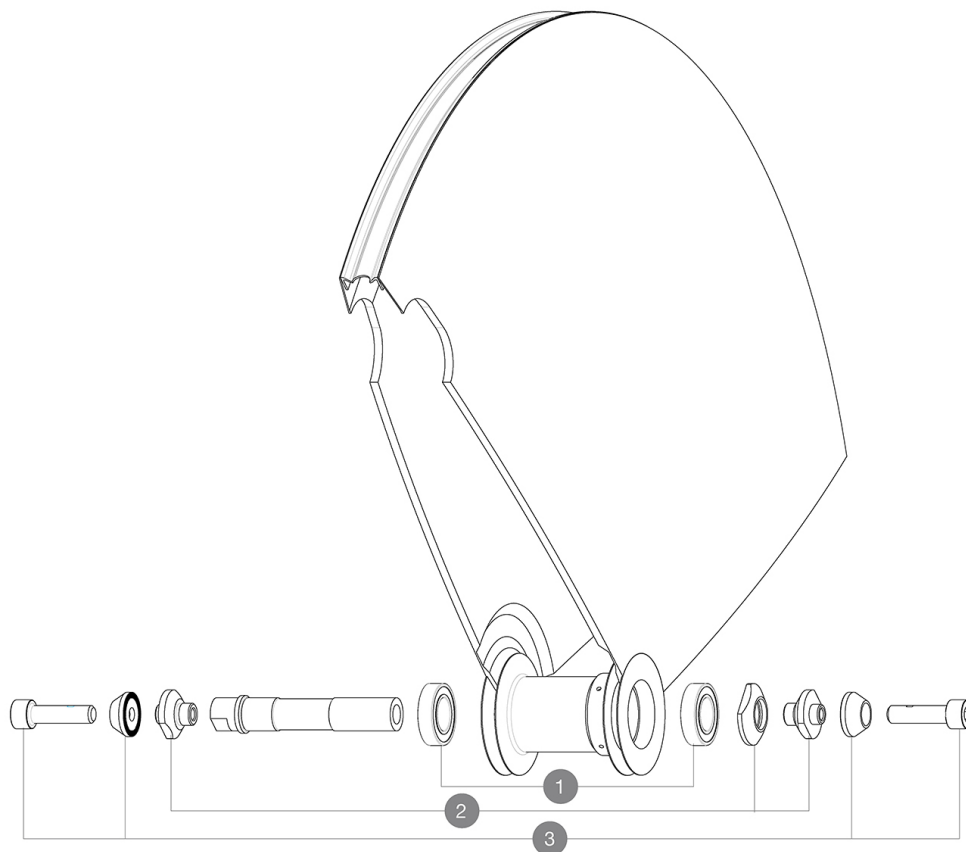

ASTM CATEGORY 1 : road only
Recommended weight limit : 120kg
Recommended tyre sizes: 21 to 28 mm
Max. Pressure: see indication on wheel and tyre. If they differ, use the lower of the 2
Max. Pressure: 23mm 8.7 bars - 125 psi
Minimum cog width : 7.5mm
Minimum cog width : 7.5mm

REFERENCES WHEELS

F32701	COMETE TRACK T 700	F71771	COMETE TRACK T 700
--------	--------------------	--------	--------------------

HUB SHELLS

1	M40129	KIT 2 BEARINGS 6902 15x28x7
2	11188701	COMETE FRONT AXLE TRACK
3	M40124	M6 AXLE BOLTS/ALU SUPPORTS FRT IO TRACK

MAVIC **COMETE TRACK**

2016
FRONT

DELIVERED WITH

User guide	
Fixing nuts	
Wheelbag	
Wheelbag	
Valve extender	
Fixing nuts	
Fixing nuts	
Fixing nuts	
Fixing nuts	
Fixing nuts	
Cog lock nut	
Fixing nuts	
Fixing nuts	
User guide	
Valve extender	
Valve extender	
Valve extender	
Valve extender	
Valve extender	
Valve extender	