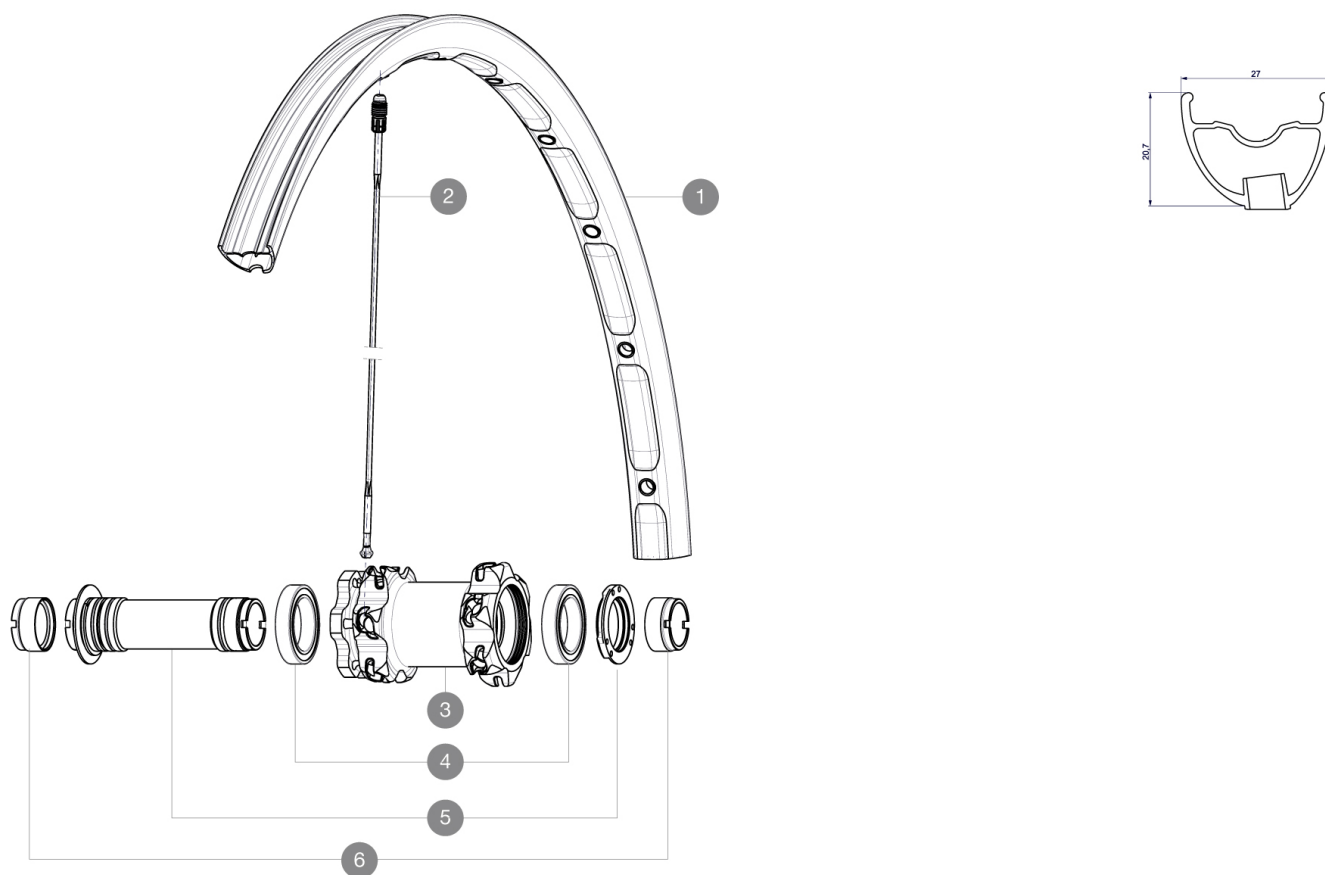

# MAVIC Crossmax XL pro Ltd 27.5 WTS

1  
2016  
FRONT

Recommended weight limit : 120kg

### RIMS

VALVE HOLE (MM): 6,5 :

1 V2313910 "KIT FRONT RIM CROSSMAX XL PRO LTD 27,5""

### SPOKES

2 36674901 KIT 12 FT XMAX END/FT-NDS DEEMAX PRO 27,5" ALU SPK 275mm

### **SPOKES**

• **Shape** : straight pull, bladed