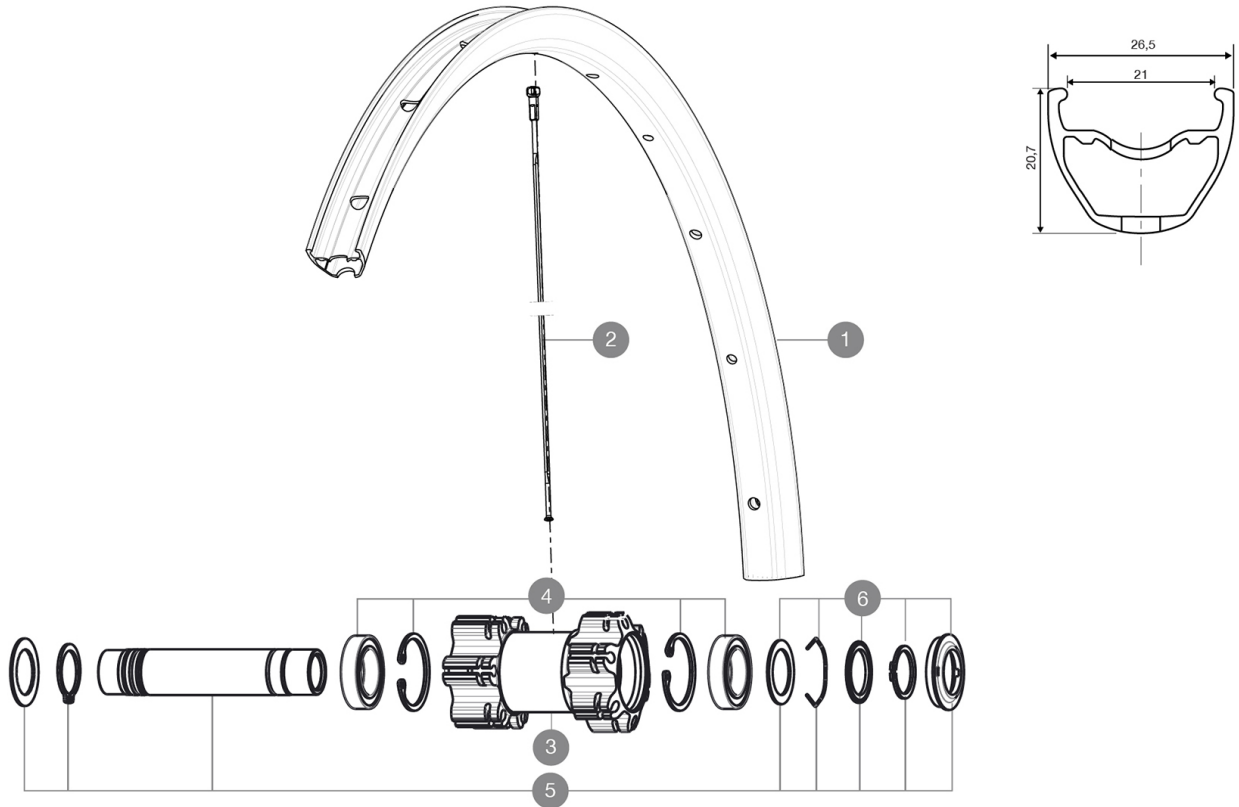

**MAVIC** **CROSSRIDE FTS-X 29**

ASTM CATEGORY 3 : offroad with jumps less than 61cm  
ID360 Shimano steel freewheel body (IV3790101)

For a longer longevity of the wheel, Mavic recommends that the total weight supported by the wheels doesn't exceed 150kg, bike included

Maximum tyre pressure: 6.1bar/88PSI with a 25mm tyre - 3.5bar/51PSI with a 64mm tyre

Recommended weight limit : 120kg

Recommended tire sizes: 28 to 64 mm (1.1" to 2.5")

ETRTO recommended tyre sizes: 35mm to 69mm (1.4" to 2.7")

ID360 N3W freewheel body (IV4270101)

**REFERENCES WHEELS**

F50701 XRIDE FTS-X INT 29

**RIMS**

VALVE HOLE (MM): 8,5 WITH POP OFF REDUCER :

1 V2314915 "KIT FRT/RR RIM CROSSRIDE/CROSSRIDE FTSX 29""

**SPOKES**

2 V2383001 KIT 12 FT/NDS CROSSRIDE FTSX 29" SPK 297mm