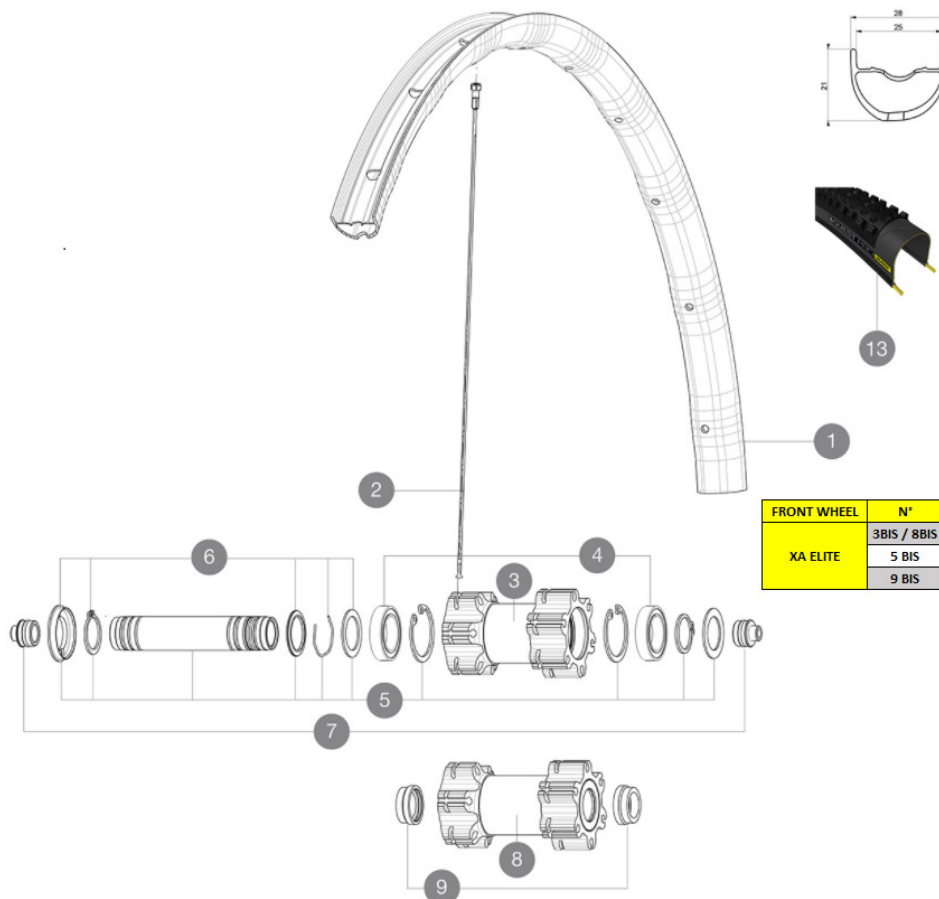

ASTM CATEGORY 3 : offroad with jumps less than 61cm  
 Recommended weight limit : 120kg  
 Recommended tire sizes: 35 mm to 69 mm (1.4" to 2.7")  
 Recommended tyre sizes: 46mm to 64mm (1.8" to 2.5")

FRONT WHEEL	N°	PARTS	REFERENCE	REFERENCE BOOST
XA ELITE	3BIS / 8BIS	HUB BODY	N/A	N/A
	5 BIS	AXLE	V2372301	V2372401
	9 BIS	ADAPTORS	V2372501	

### RIMS

- Material : Mxxtal
- Material : Mxxtal
- Joint : SUP
- Joint : SUP
- Drilling : traditional
- Drilling : traditional
- Weight reduction : ISM 4D
- Weight reduction : ISM 4D
- Valve hole diameter : 6.5 mm
- Valve hole diameter : 6.5 mm
- Tire : UST Tubeless and tubetype
- Tire : UST Tubeless and tubetype
- Internal width : 25 mm
- Internal width : 25 mm
- ETRTO size 27.5" : 584x25ss
- ETRTO size 27.5" : 584x25ss
- ETRTO size 29" : 622x25ss
- ETRTO size 29" : 622x25ss

### WHEEL WEIGHTS

- Wheel weight
- Weight Front 27.5" : 780
- Weight Front 29" : 815