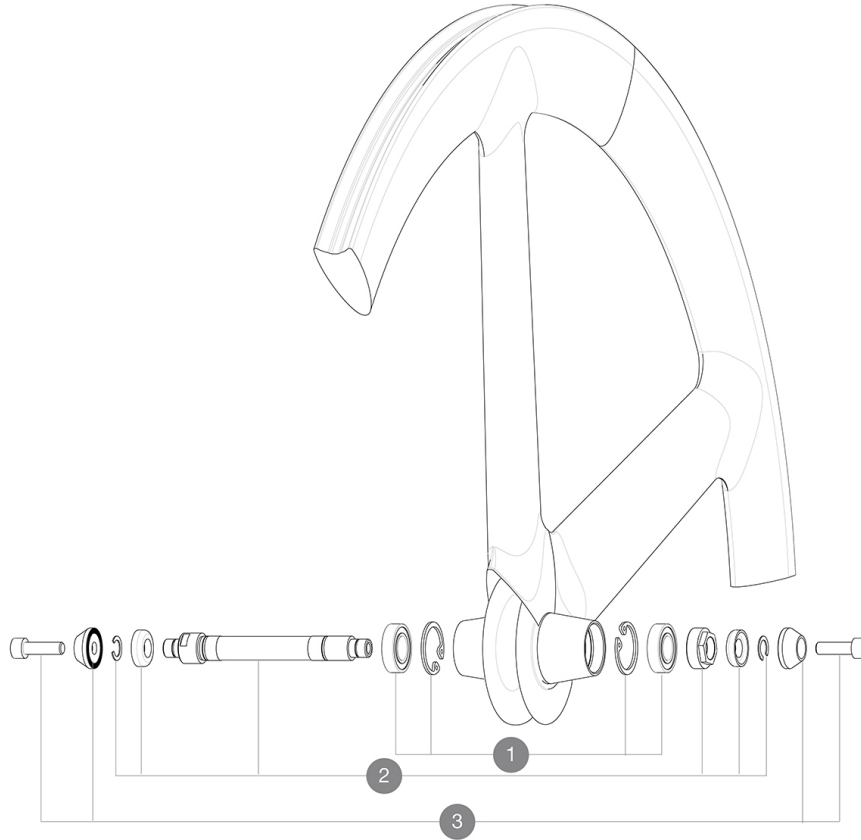

ASTM CATEGORY 1 : road only  
Recommended weight limit : 120kg  
Recommended tire sizes: 21 to 28 mm  
Max. Pressure: see indication on wheel and tyre. If they differ, use the lower of the 2  
Max. Pressure: 23mm 8.7 bars - 125 psi

**REFERENCES WHEELS**

F70741 IO 17 700

**HUB SHELLS**

<b>1</b>	M40131	KIT BEARINGS FRONT 12x24x6 6901 (IO track)
<b>2</b>	M40130	FRONT IO AXLE + ADJUSTING NUT
<b>3</b>	M40124	M6 AXLE BOLTS/ALU SUPPORTS FRT IO TRACK

**ADAPTERS**

V2372501	15mm MTB Axle Cap QRM Auto From 2019
----------	--------------------------------------