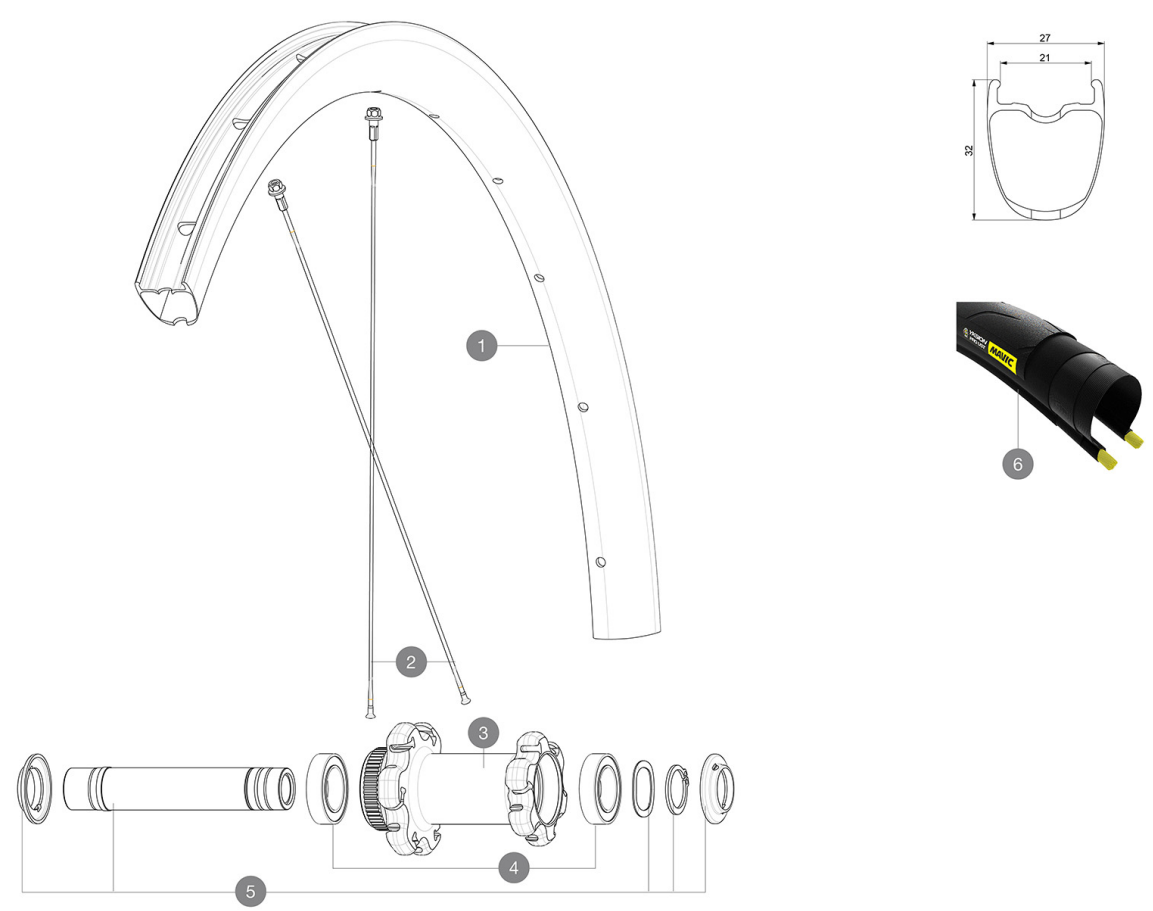

MAVIC Ksyrium Pro Carbon SL UST Disc

ASTM CATEGORY 1 : road only
 For a longer longevity of the wheel, Mavic recommends that the total weight supported by the wheels don't exceed 120kg, bike included
 Recommended tyre sizes: 25 to 32 mm
 Max. Pressure: see indication on wheel and tyre. If they differ, use the lower of the 2
 Max. Pressure tubeless: 25mm 6 bars - 87 PSI, 28mm 5 bars - 70 PSI. Max pressure tubetype: 25mm 7 bars - 102 PSI, 28mm 6 bars - 87 PSI

REFERENCES WHEELS
 F80671 KsyProCarbSLUST DCL 19 Ft

RIMS

 :

1	V4093215	Kit Front/Rear rim Cosmic SL 32 Disc while stock lasts
1	V2736610	KIT FRONT RIM KSYRIUM PRO CARBON UST Disc 19/KSYRIUM PRO CAR
	V2620101	UST RIM TAPE 25mm (for 21-24mm wide rim)

SPOKES

2	V3666201	KIT 2 FRT/NDS STAMPED STAINLESS SPOKE 283 KSYRIUM PRO CARBON
2	V3666301	KIT 12 FRT/NDS BUTTED AERO STAINLESS SPOKE 283 KSYRIUM PRO C

HUB SHELLS

3	N/A	HUB BODY
4	V2500901	KIT BEARINGS 18x30x7 + WAVED WASHER + CLIP
5	V2374101	KIT QRM AUTO FRONT L3 AXLE 100x12mm DCL - while stock last
5	V2374001	KIT 12x100mm FRONT AXLE DCL QRM AUTO ALLROAD > 2019