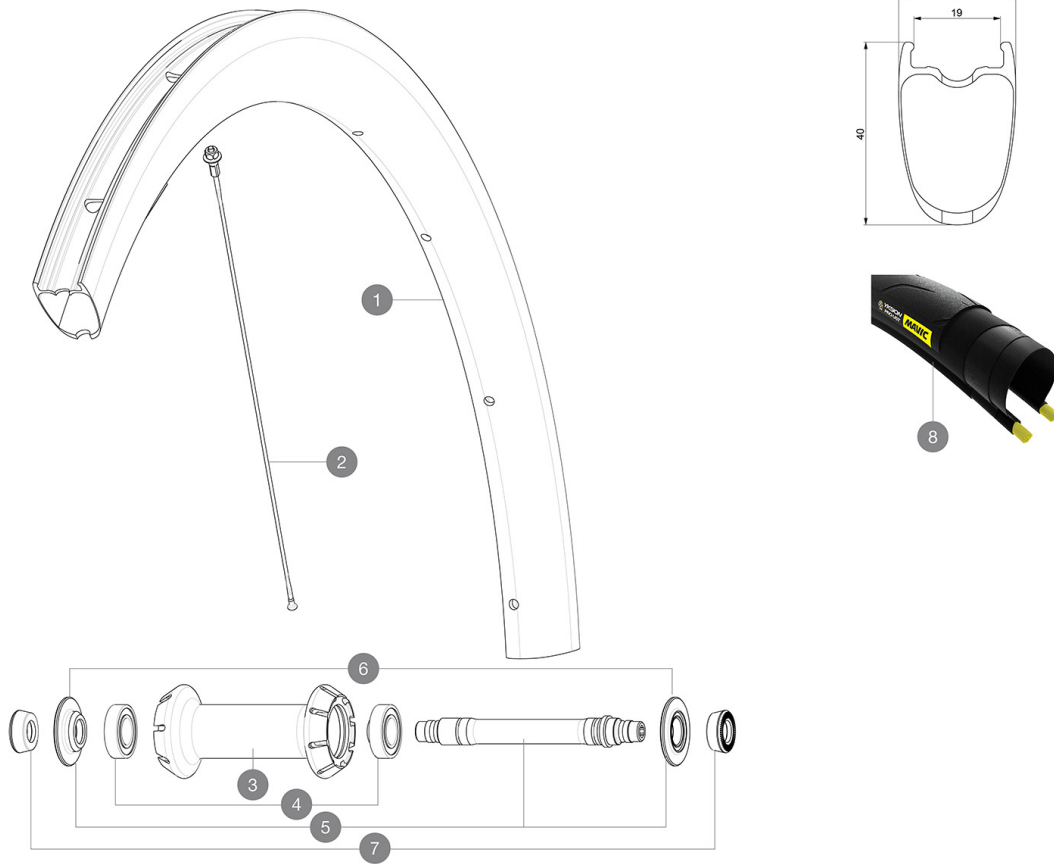

MAVIC Cosmic Pro Carbon SL UST

ASTM CATEGORY 1 : road only

For a longer longevity of the wheel, Mavic recommends that the total weight supported by the wheels don't exceed 120kg, bike included

Recommended tyre sizes: 25 to 32 mm

Max. Pressure: see indication on wheel and tyre. If they differ, use the lower of the 2

Max. Pressure tubeless: 25mm 6 bars - 87 PSI, 28mm 5 bars - 70 PSI. Max pressure tubetype: 25mm 7 bars - 102 PSI, 28mm 6 bars - 87 PSI

REFERENCES WHEELS

F85511 CosmicProCarb SL UST 19 Ft

RIMS

&NBSP::

1	V4092610	Kit Front rim Cosmic SL 40 RB
1	V2736710	KIT FRONT RIM COSMIC PRO CARBON SL/PRO CARBON UST 19 - white
	V3720101	25mm UST Tape for 19 to 22mm Road Rims

SPOKES

2	V3665301	KIT 1 FRT 271 + 1 NDS 278 COSMIC PRO CARBON SL UST 19 STAMPE
2	V3662201	KIT 12 FRT COSMIC PRO CARB SL T/C/UST & NDS CPC SL BUTTED AE

HUB SHELLS

3	N/A	HUB BODY
4	M40078	FRONT HUB BEARINGS 6901 x 2
5	30870001	FRONT AXLE ROAD RIM BRAKING QRM +
6	V2252501	FRONT SETTING NUT & DUST PROTECTOR MY16

TYRES

8	39938825	Yksion Pro UST 700x25

ADAPTERS

7	35117301	FT/RR FORK REST R-SYS/CC ULTIMATE > 2013/KSY PRO CARB T