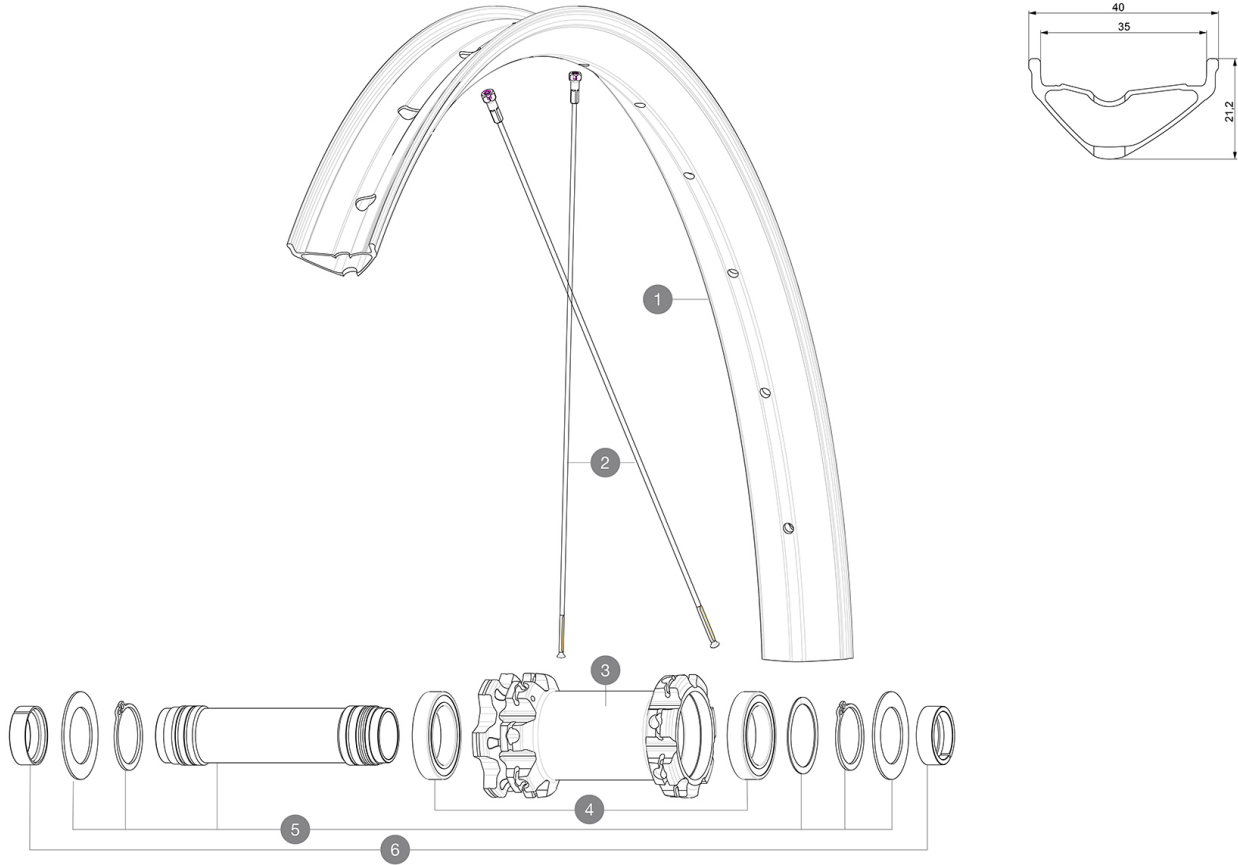

ASTM CATEGORY 3 : CROSS COUNTRY AND TRAIL RIDING

For a longer longevity of the wheel, Mavic recommends that the total weight supported by the wheels don't exceed 150kg, bike included

Recommended tyre sizes: 65mm to 81mm (2.5" to 3.2")

REFERENCES WHEELS

P88801	E-XA 35 27,5 Pr Bst	F82591	E-XA 35 27,5 Ft Boost
P88811	E-XA 35 27,5 Pr Bst XD		

RIMS

&NBSP;:

1	V3763715	KIT FRT/REAR RIM E-XA 27,5"
	V3710101	40mm UST Tape For 35mm Wide Rims

SPOKES

2	V3821301	KIT 14 FRT/NDS E-CROSSMAX/E-XA 27,5" FLAT SPOKE 282mm + nip

HUB SHELLS

3	N/A	HUB BODY
4	M40179	FRONT BEARING 25x37x7 20mm AXLE
5	V2373701	KIT 20x110mm BOOST AXLE QRM AUTO MTB > 2019

OPTIONS

V2650401	TORQUECAP20*31 FT QRM AUTO MTB

ADAPTERS

6	V2680401	20x110 BOOST Front Adapter MTB wheels
	12982801	ADAPTER Ft 20 to 15mm