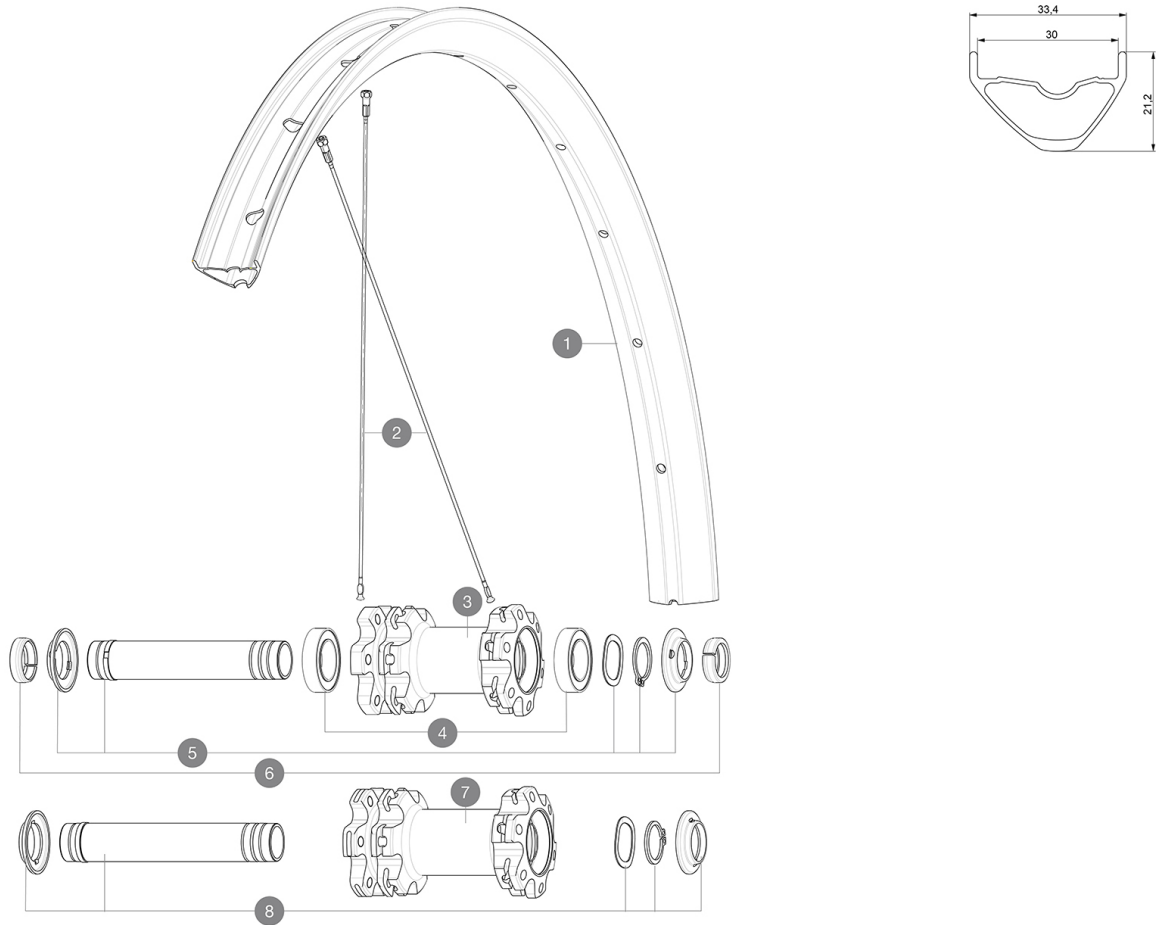

ASTM CATEGORY 3 : CROSS COUNTRY AND TRAIL RIDING

For a longer longevity of the wheel, Mavic recommends that the total weight supported by the wheels don't exceed 120kg, bike included
Recommended tyre sizes: 60mm to 76mm (2.35" to 3.0")

REFERENCES WHEELS

F82151	XA 27,5 Ft Boost	F82141	XA 27,5 Ft
--------	------------------	--------	------------

RIMS

&NBSP;:

1	V3762015	KIT FRT/REAR RIM XA 19 27,5"
	V3750101	35mm UST Green Tape for 30mm wide rims

SPOKES

2	36690101	"KIT 12 FT/NDS CROSSONE/CROSSMAX/XA 27,5"" SPK 278mm"
---	----------	---

HUB SHELLS

3	N/A	HUB BODY
4	V2500901	KIT BEARINGS 18x30x7 + WAVED WASHER + CLIP
5	V2372301	KIT 100mm AXLE QRM AUTO MTB > 2019
7	N/A	HUB BODY
8	V2372401	KIT 110mm AXLE QRM AUTO MTB > 2019

SPOKES

- **Material** : steel
- **Material** : steel
- **Shape** : straight pull, round
- **Shape** : straight pull, round
- **Count** : 24 front and rear
- **Count** : 24 front and rear
- **Lacing** : front and rear crossed 2
- **Lacing** : front and rear crossed 2