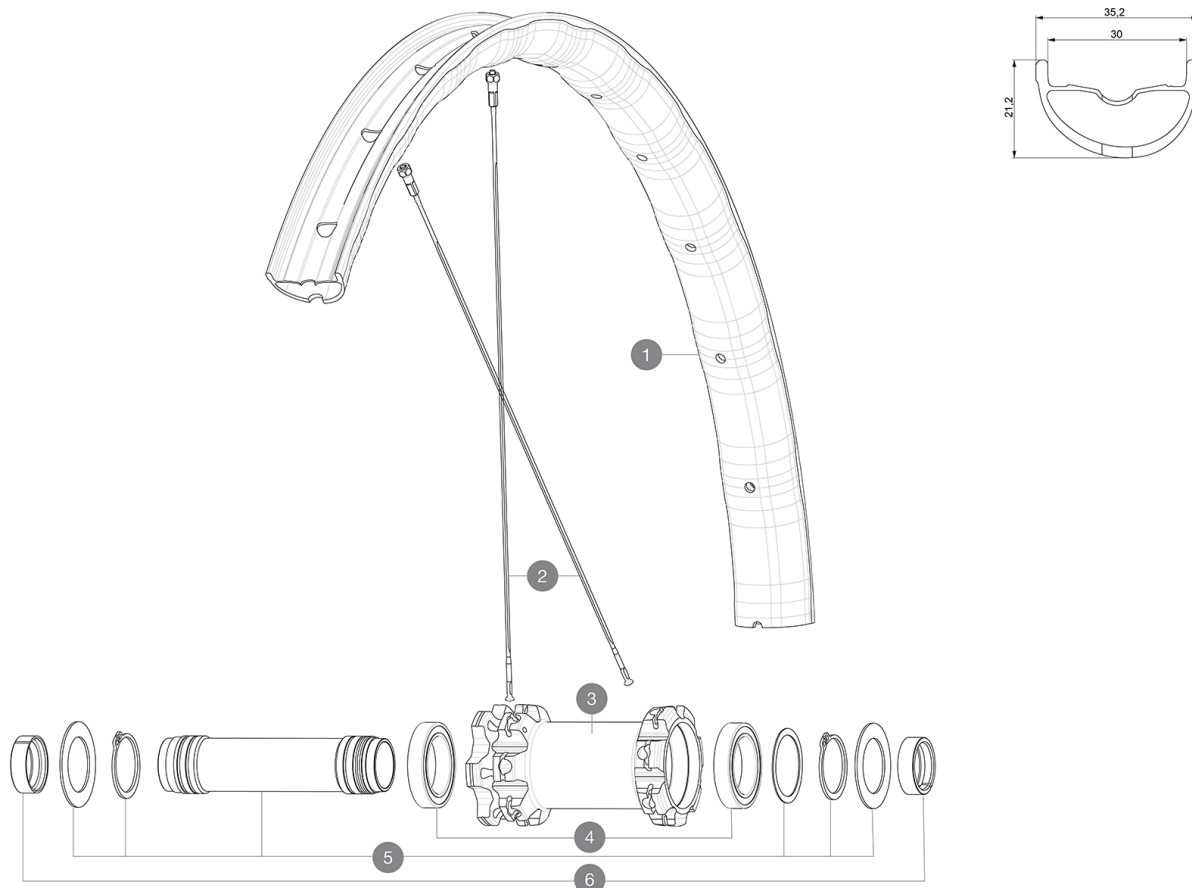

ASTM CATEGORY 4 : ENDURO AND TRAIL RIDING

For a longer longevity of the wheel, Mavic recommends that the total weight supported by the wheels don't exceed 150kg, bike included

Recommended tyre sizes: 60mm to 76mm (2.35" to 3.0")

REFERENCES WHEELS

F89272 E-XA30 Elite 29 Ft Boost

RIMS

&NBSP;:

1	janteavvtdisc V3750101	FRONT MTB DISC RIM 35mm UST Green Tape for 30mm wide rims

SPOKES

2	V3821201	KIT 14 FRONT DEEMAX ELITE/E-XA ELITE 19 29" FLAT BUTTED SPO

HUB SHELLS

3	N/A	HUB BODY
4	M40179	FRONT BEARING 25x37x7 20mm AXLE
5	V2373701	KIT 20x110mm BOOST AXLE QRM AUTO MTB > 2019

OPTIONS

V2650401 TORQUECAP20*31 FT QRM AUTO MTB

ADAPTERS

6	V2680401 12982801	20x110 BOOST Front Adapter MTB wheels ADAPTER Ft 20 to 15mm