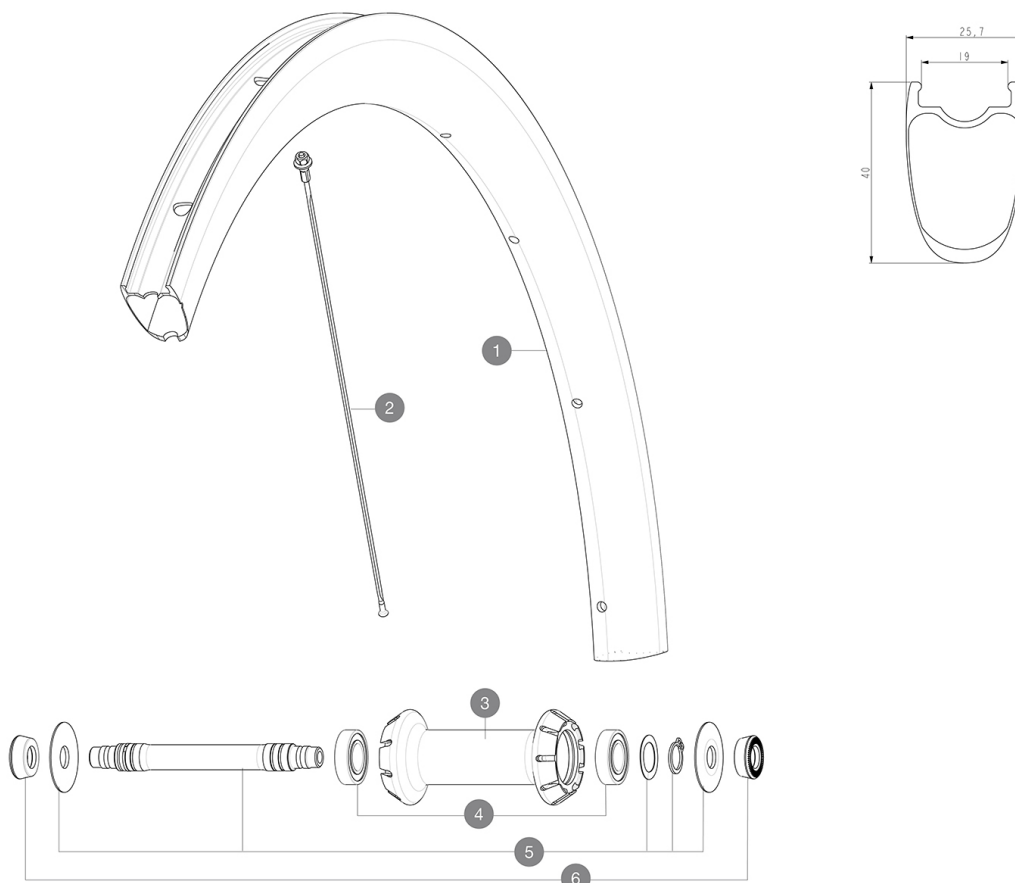

ASTM CATEGORY 1 : road only

Maximum tyre pressure: 4.4bar/64PSI with a 28mm tyre - 2.6bar/38PSI with a 64mm tyre  
 Maximum tyre pressure: 6.75bar/97PSI with a 23mm tyre - 3.8bar/55PSI with a 62mm tyre  
 For a longer longevity of the wheel, Mavic recommends that the total weight supported by the wheels doesn't exceed 120kg, bike included  
 Recommended tyre sizes: 25 to 32 mm  
 Max. Pressure: see indication on wheel and tyre. If they differ, use the lowest of the 2  
 Maximum tyre size: width 62mm - pressure max. 3.8Bar/55PSI

REFERENCES WHEELS

F90201 COSMIC SL 40 RB 700 QR

RIMS

&NBSP::

1	V4092610	Kit Front rim Cosmic SL 40 RB
	V3720101	25mm UST Tape for 19 to 22mm Road Rims

SPOKES

2	V4163001	Kit 9 front Cosmic SL 40 RB butted stainless spoke 271mm + s
---	----------	--

HUB SHELLS

3	N/A	HUB BODY
4	M40078	FRONT HUB BEARINGS 6901 x 2
5	V2375801	Kit front axle RB for QRM auto hub + hoobster + wave washer

ADAPTERS

6	35117301	FT/RR FORK REST R-SYS/CC ULTIMATE > 2013/KSY PRO CARB T
---	----------	---

**DELIVERED WITH**

User guide	
Mavic tyre sealant (rear wheel) (355 466 01)	
BR301 quick releases (V24 501 01 frt, V24 502 01 rear)	
BR301 quick releases (V24 501 01 frt, V24 502 01 rear)	
BR301 quick releases (V24 501 01 frt, V24 502 01 rear)	
BR301 quick releases (V24 501 01 frt, V24 502 01 rear)	
Carbon brake pads (V24 603 01 Shimano/Sram, V24 604 01 Campagnolo)	
Carbon brake pads (V24 603 01 Shimano/Sram, V24 604 01 Campagnolo)	
Carbon brake pads (V24 603 01 Shimano/Sram, V24 604 01 Campagnolo)	
Carbon brake pads (V24 603 01 Shimano/Sram, V24 604 01 Campagnolo)	
UST valve and accessories (129 838 01)	
UST valve and accessories (129 838 01)	
UST valve and accessories (129 838 01)	
Pre-installed tubeless rim tape	
Pre-installed tubeless rim tape	
Pre-installed tubeless rim tape	
User guide	
User guide	