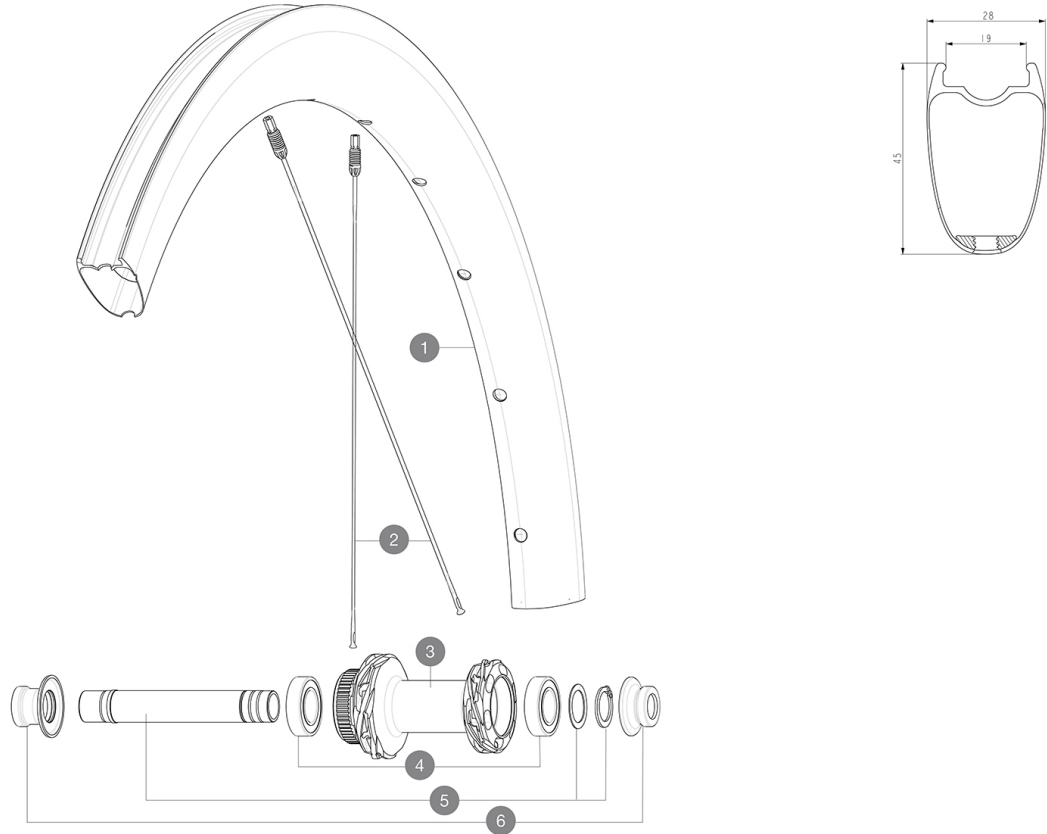

**MAVIC** *Cosmic SLR 45 Disc*

ASTM CATEGORY 2 : road and offroad with jumps less than 15cm

For a longer longevity of the wheel, Mavic recommends that the total weight supported by the wheels doesn't exceed 120kg, bike included

Recommended tyre sizes: 25 to 32 mm

Max. Pressure: see indication on wheel and tyre. If they differ, use the lowest of the 2

**REFERENCES WHEELS**

F90181 Cosmic SLR 45 DCL Ft

**RIMS**

&NBSP;:

1	V4095015	Kit Front/Rear rim Cosmic SLR 45 Disc MY22
1	V4093615	Kit Front/Rear rim Cosmic SLR 45 Disc - while stock last

### SPOKES

- **Material** : steel
- **Shape** : straight pull, elliptical aero, double butted (patented)
- **Nipples** : Fore integrated aluminum
- **Count** : 24 front and rear
- **Lacing** : front and rear crossed 2, contactless

### WHEEL WEIGHTS

670