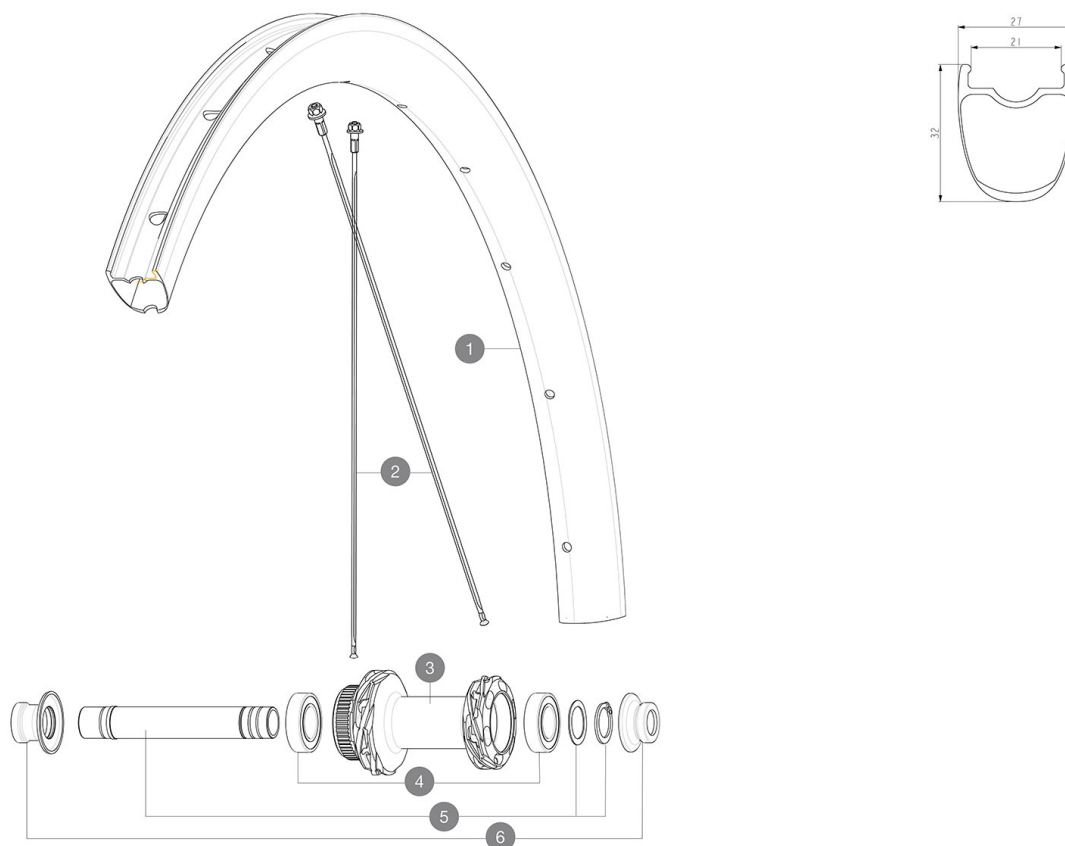

MAVIC Cosmic SLS 32 Disc

1
2021
FRONT

REFERENCES WHEELS

F90241 Cosmic SLS 32 DCL Ft

RIMS

&NBSP;:

1	V4093215	Kit Front/Rear rim Cosmic SL 32 Disc while stock lasts
	V2620101	UST RIM TAPE 25mm (for 21-24mm wide rim)

SPOKES

2	V4163101	Kit 12 Front/Rear Cosmic SLS 32 Disc aero stainless spoke 28
---	----------	--

HUB SHELLS

3	N/A	HUB BODY
3	N/A	HUB BODY
4	M40129	KIT 2 BEARINGS 6902 15x28x7
5	V2373301	KIT QRM AUTO FRONT AXLE 12mm > 2019

ADAPTERS

6	V2374701	KIT FRONT ROAD FORK REST 12mm FOR J BENT DISC HUB
---	----------	---

MAVIC *Cosmic SLS 32 Disc*

Specifications

WHEEL WEIGHTS