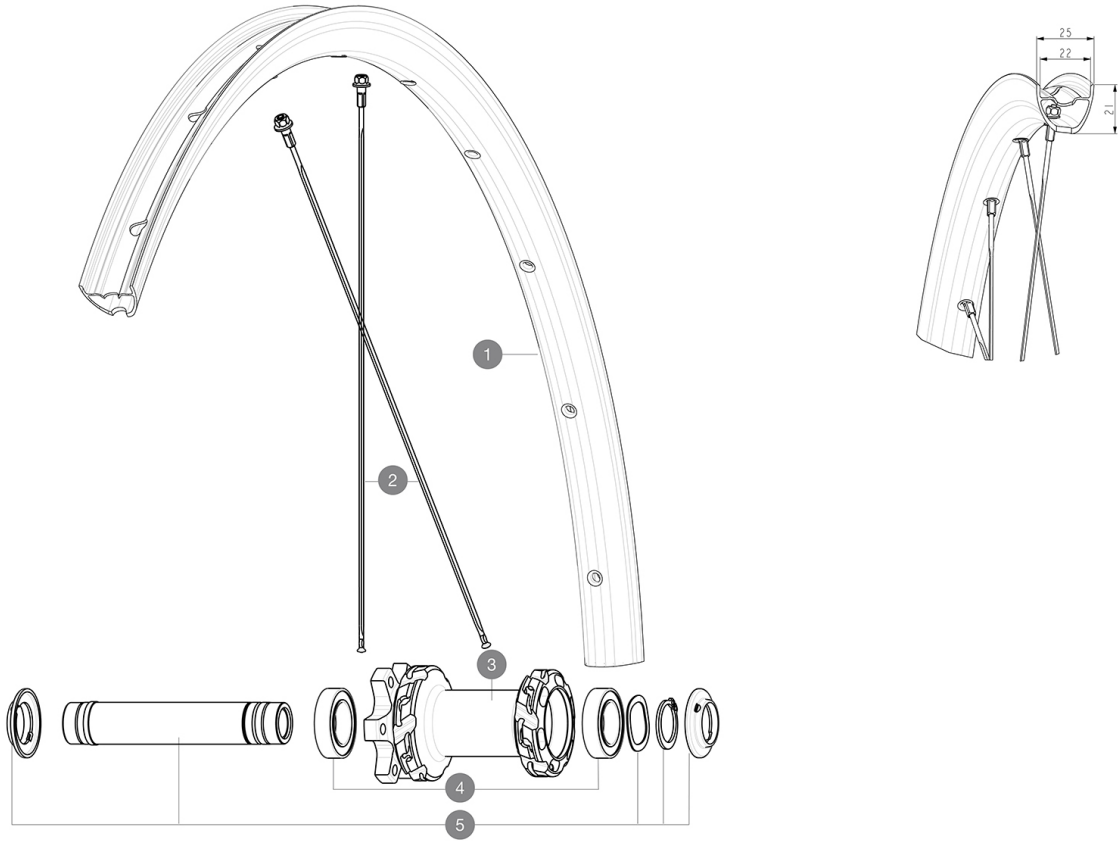

MAVIC ALLROAD S DISC EBM

1
2021
FRONT

Recommended tyre sizes: 28 to 64 mm (1.1" to 2.5")

REFERENCES WHEELS

F91081 ALLR S EBM INT 700

RIMS

&NBSP;:

1	V4092210	Kit Front rim EBM Allroad S
	V2620101	UST RIM TAPE 25mm (for 21-24mm wide rim)

SPOKES

2	V4162701	Kit 12 Front EBM Allroad S flat spoke 294 + steel nipple
---	----------	--

HUB SHELLS

3	N/A	HUB BODY
4	V2500901	KIT BEARINGS 18x30x7 + WAVED WASHER + CLIP
5	V2375501	Kit QRM auto front axle 100x12/15mm D6T

MAVIC ***ALLROAD S DISC EBM***

Specifications

WHEEL WEIGHTS