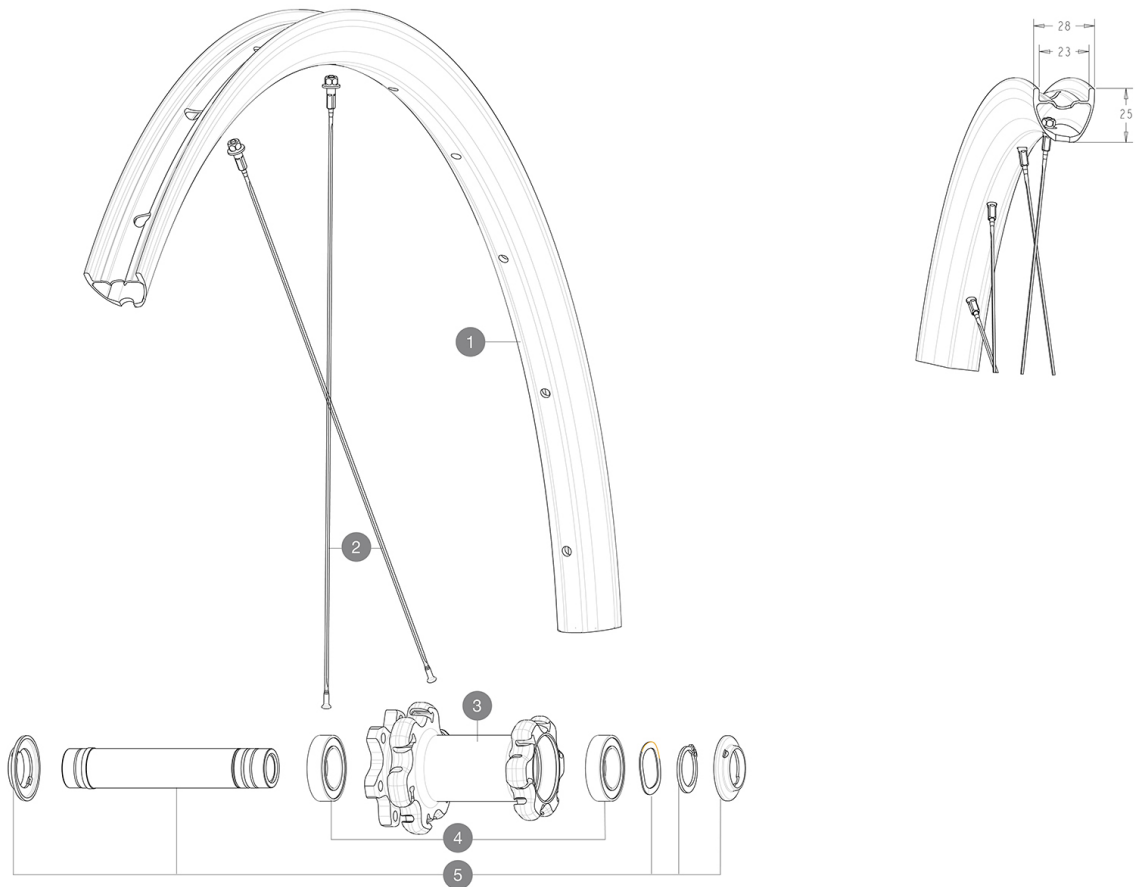

REFERENCES WHEELS

RIMS

&NBSP;:

1	V4092410	Kit Front rim EBM Allroad Pro Carbon SL while stock lasts
	V2620101	UST RIM TAPE 25mm (for 21-24mm wide rim)

SPOKES

2	V3821801	KIT 12 FRIT/REAR CROSSMAX PRO CARBON 29" EXTRA FLAT SPOKE 29
----------	----------	--

HUB SHELLS

3	N/A	HUB BODY
4	V2500901	KIT BEARINGS 18x30x7 + WAVED WASHER + CLIP
5	V2375501	Kit QRM auto front axle 100x12/15mm D6T

ALLROAD PRO CARBON SL DISC EBM

Specifications

VERSIONS

• Freewheel : Shimano/Sram

WHEEL WEIGHTS