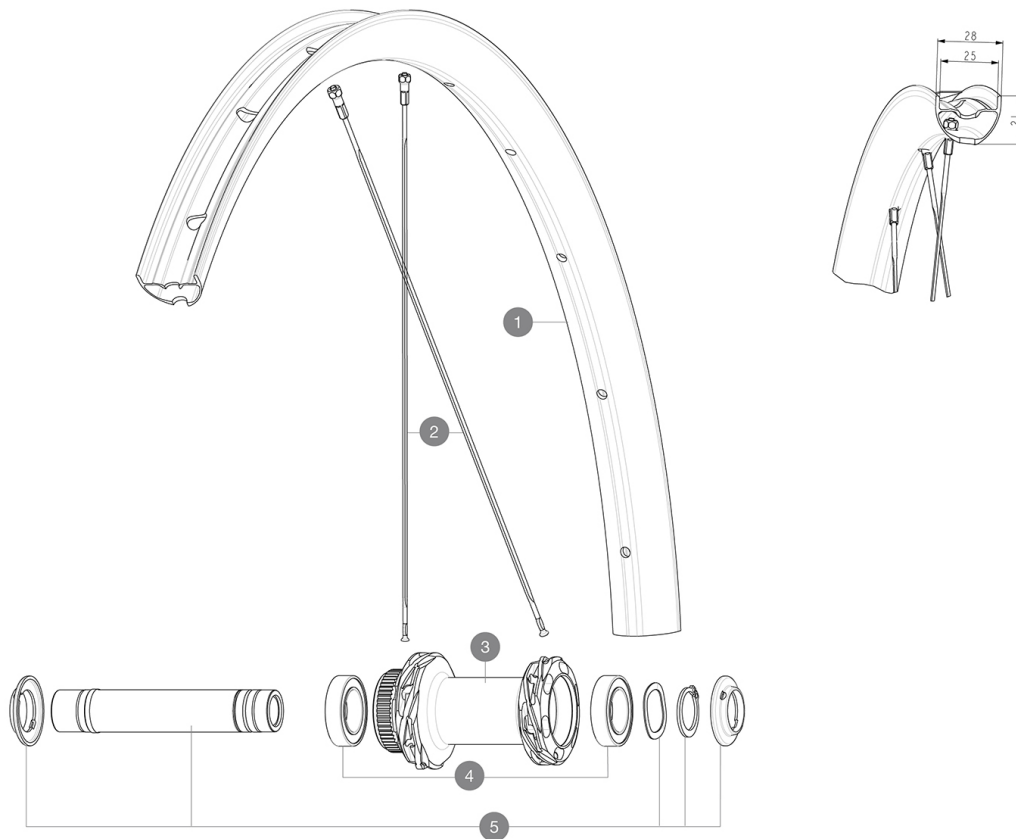

REFERENCES WHEELS

**RIMS**

&NBSP;:

<b>1</b>	V4095115	Kit Front/Rear rim Allroad 650B
	V2700101	UST Tape 28mm for 25 to 27mm wide rims

**SPOKES**

<b>2</b>	V4165001	Kit 12 Front/Rear Allroad 650B flat spoke 277 + nipple black
----------	----------	--

**HUB SHELLS**

<b>3</b>	N/A	HUB BODY
<b>4</b>	V2500901	KIT BEARINGS 18x30x7 + WAVED WASHER + CLIP
<b>5</b>	V2374001	KIT 12x100mm FRONT AXLE DCL QRM AUTO ALLROAD > 2019

## **DELIVERED WITH**

Pre-installed tubeless rim tape	
Pre-installed tubeless rim tape	
Pre-installed tubeless rim tape	

### **WHEEL WEIGHTS**