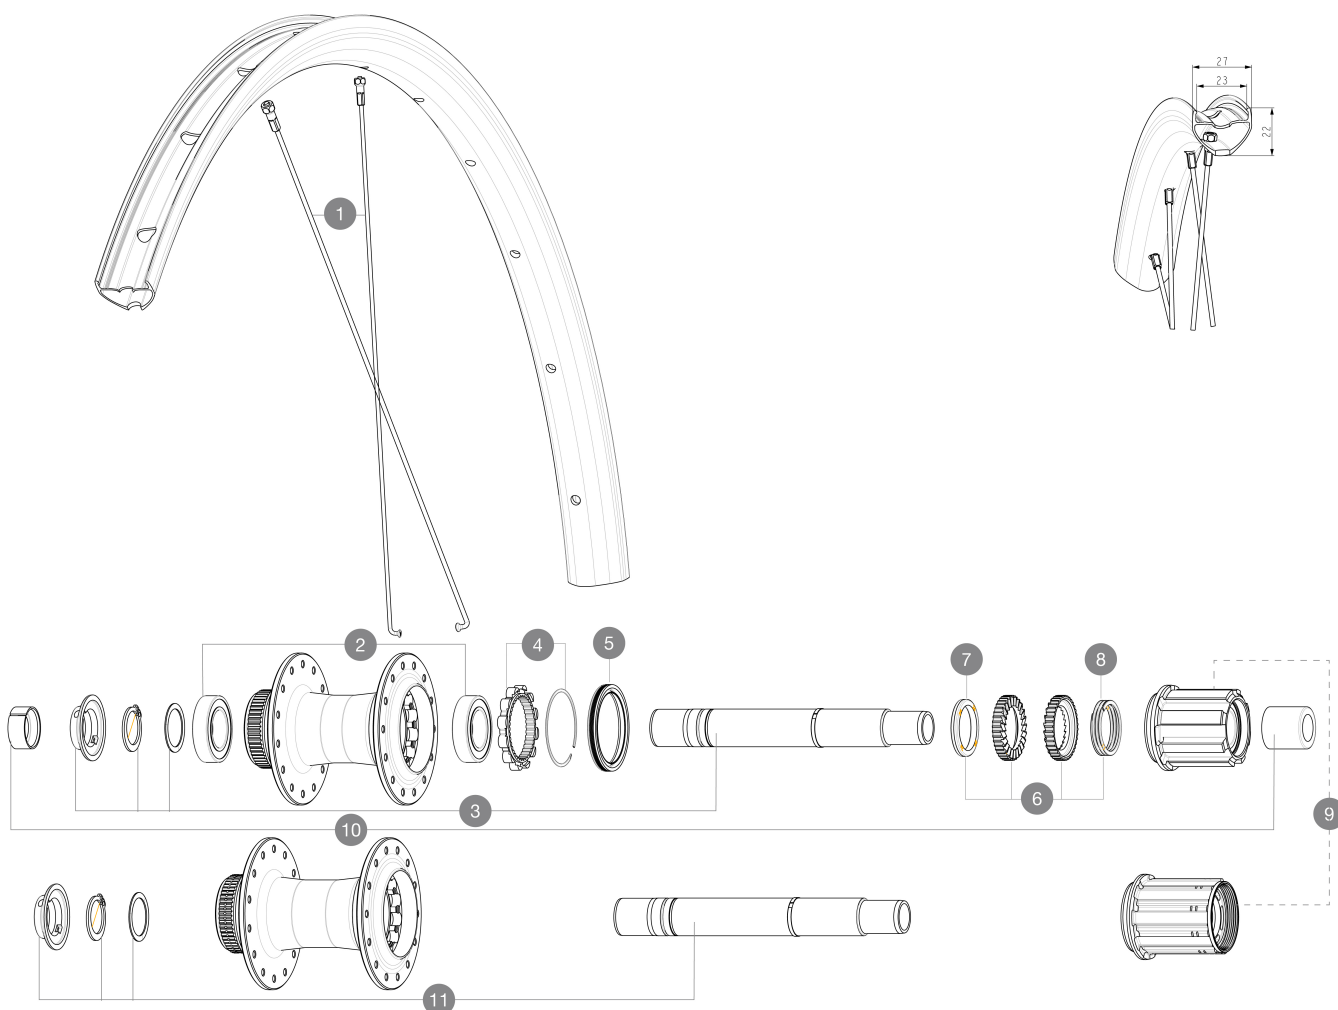

## REFERENCES WHEELS

### HUB SHELLS

2	M40076	HUB BEARINGS 17x30x7 6903 x 2
3	V2373401	KIT ID360 135/142 DCL L1 AXLE WITH CLIP
4	V2252701	KIT ID360 INSERT SHAPED EAR LOBE > 2017
5	V00063631	Kit ID360 seal version 2 (larger)
6	V2375201	KIT ID360 24 TEETH 2 RATCHET + MTB SPRING + PAD (specific)
7	V2375401	KIT ID360 MTB 24T 3 NOISE REDUCING PADS
8	V2372901	KIT 3 ID360 MTB SPRINGS
9	V3440101	ED11 Freewheel Body ID360
9	V3430101	HG11 Freewheel Body ID360
11	V2375701	Kit ID360 148 DCL axle with circlip

### OPTIONS

V2373001	KIT ADJUST. SYSTEM QRM AUTO ID360 for 17x30x7 bearing
----------	---

## WHEEL WEIGHTS