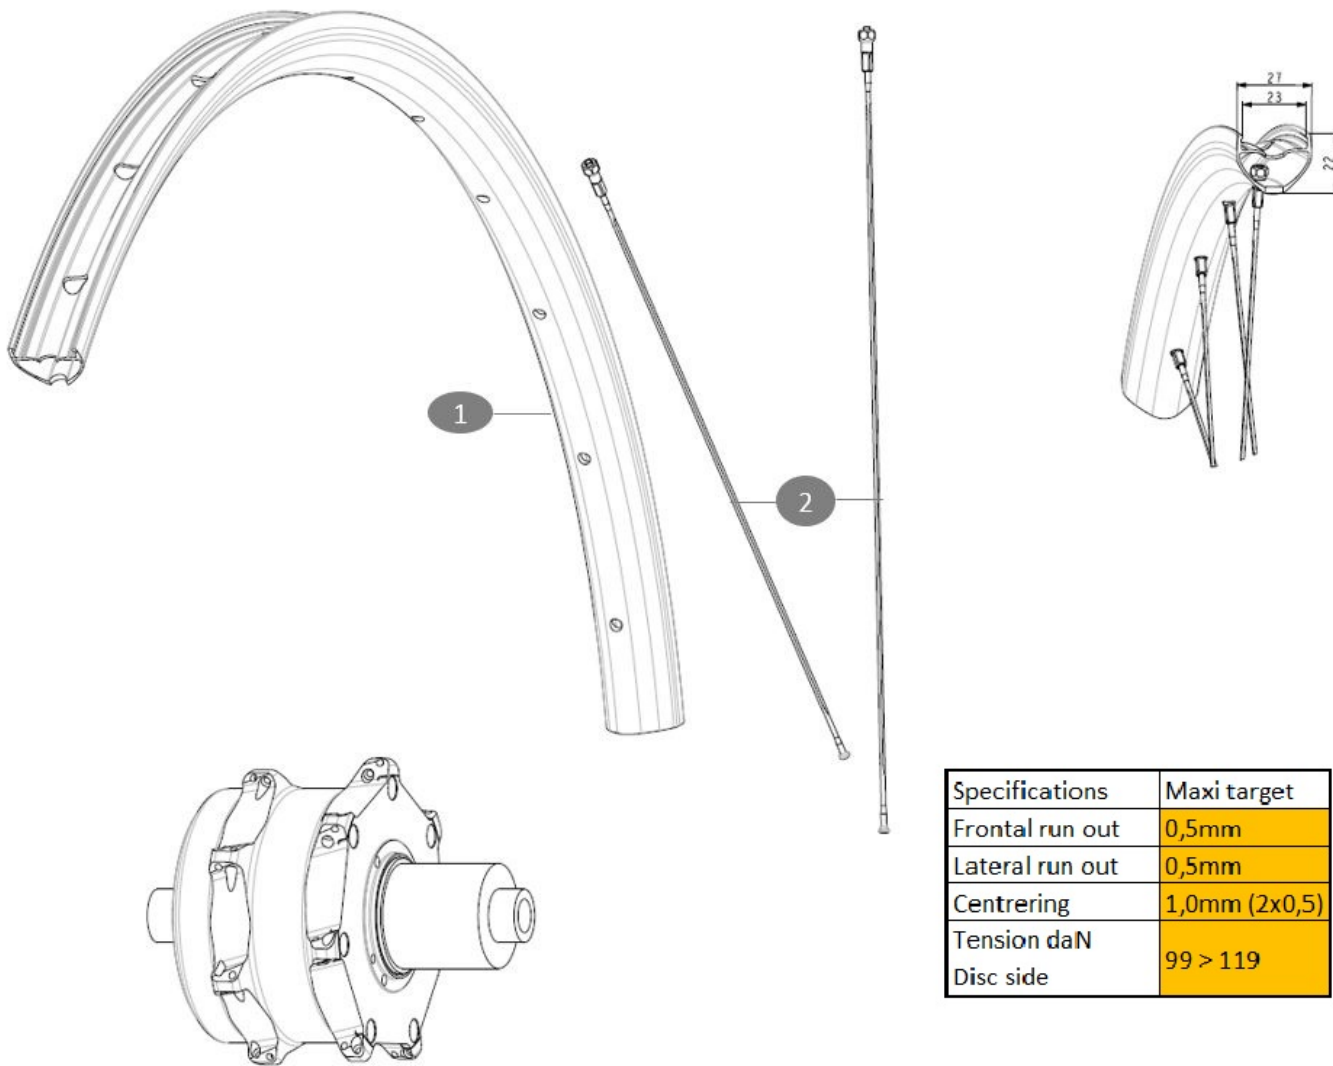

REFERENCES WHEELS

Specifications	Maxi target
Frontal run out	0,5mm
Lateral run out	0,5mm
Centring	1,0mm (2x0,5)
Tension daN Disc side	99 > 119

RIMS

&NBSP;:

- 1 V00054809 Kit Rear rim Allroad EBM X20
- V2700101 UST Tape 28mm for 25 to 27mm wide rims

SPOKES

- 2 V00054431 Kit 14 Allroad Spk286 EBMX20 + steel npl

MAVIC **ALLROAD 700 MAHLEX20****Specifications**

WHEEL WEIGHTS