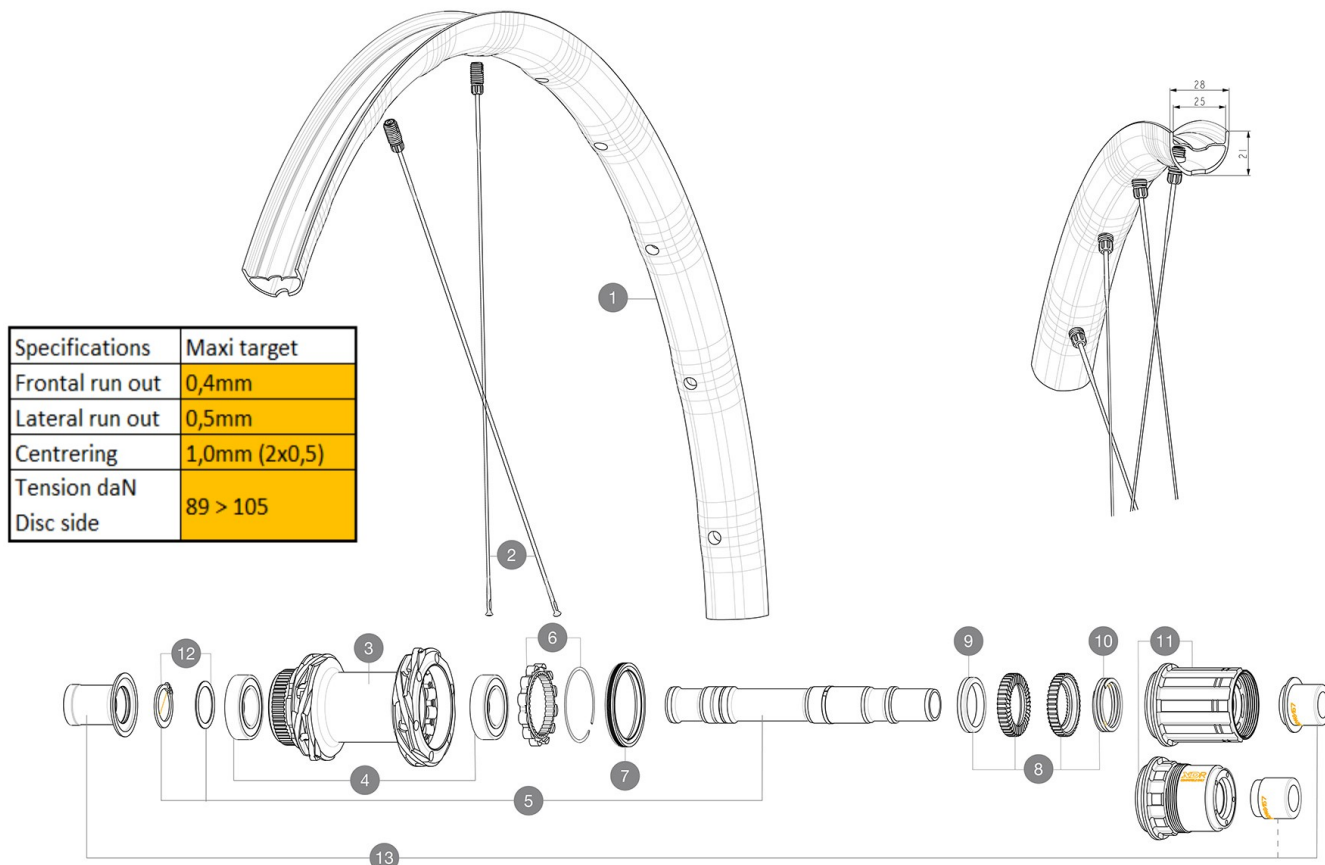

ASTM CATEGORY 2 : road and offroad with jumps less than 15cm  
 Non-Boost : 12x135 rear axle adapters (V2510901)  
 Boost : Torque Caps for Center Lock hub (V2374401)  
 Freewheel: SRAM XD, Shimano HG9, Shimano Micro-Spline

## REFERENCES WHEELS

Specifications	Maxi target
Frontal run out	0,4mm
Lateral run out	0,5mm
Centring	1,0mm (2x0,5)
Tension daN Disc side	89 > 105

## HUB SHELLS

3	N/A	HUB BODY
4	M40076	HUB BEARINGS 17x30x7 6903 x 2
5	V00046431	KIT AXE ID360 142LIGHT CL+CIR
6	V2252701	KIT ID360 INSERT SHAPED EAR LOBE > 2017
7	V2251601	KIT ID360 SEAL + GREASE
8	V2251701	KIT ID360 2 RATCHETS + SPRING + GREASE
9	V2500501	KIT ID360 3 PADS NOISE REDUCING
10	V2251801	KIT 3 ID360 ROAD SPRINGS
11	V2580101	FREEHUB BODY XD Road ID360
11	V3430101	HG11 Freewheel Body ID360
12	V2373001	KIT ADJUST. SYSTEM QRM AUTO ID360 for 17x30x7 bearing

## OPTIONS

V2510801	ID360 V2 RrAxleAdapt9x135
V2510901	ID360 EVO RrAxleAdpt12x135/150
V2373401	KIT ID360 135/142 DCL L1 AXLE WITH CLIP