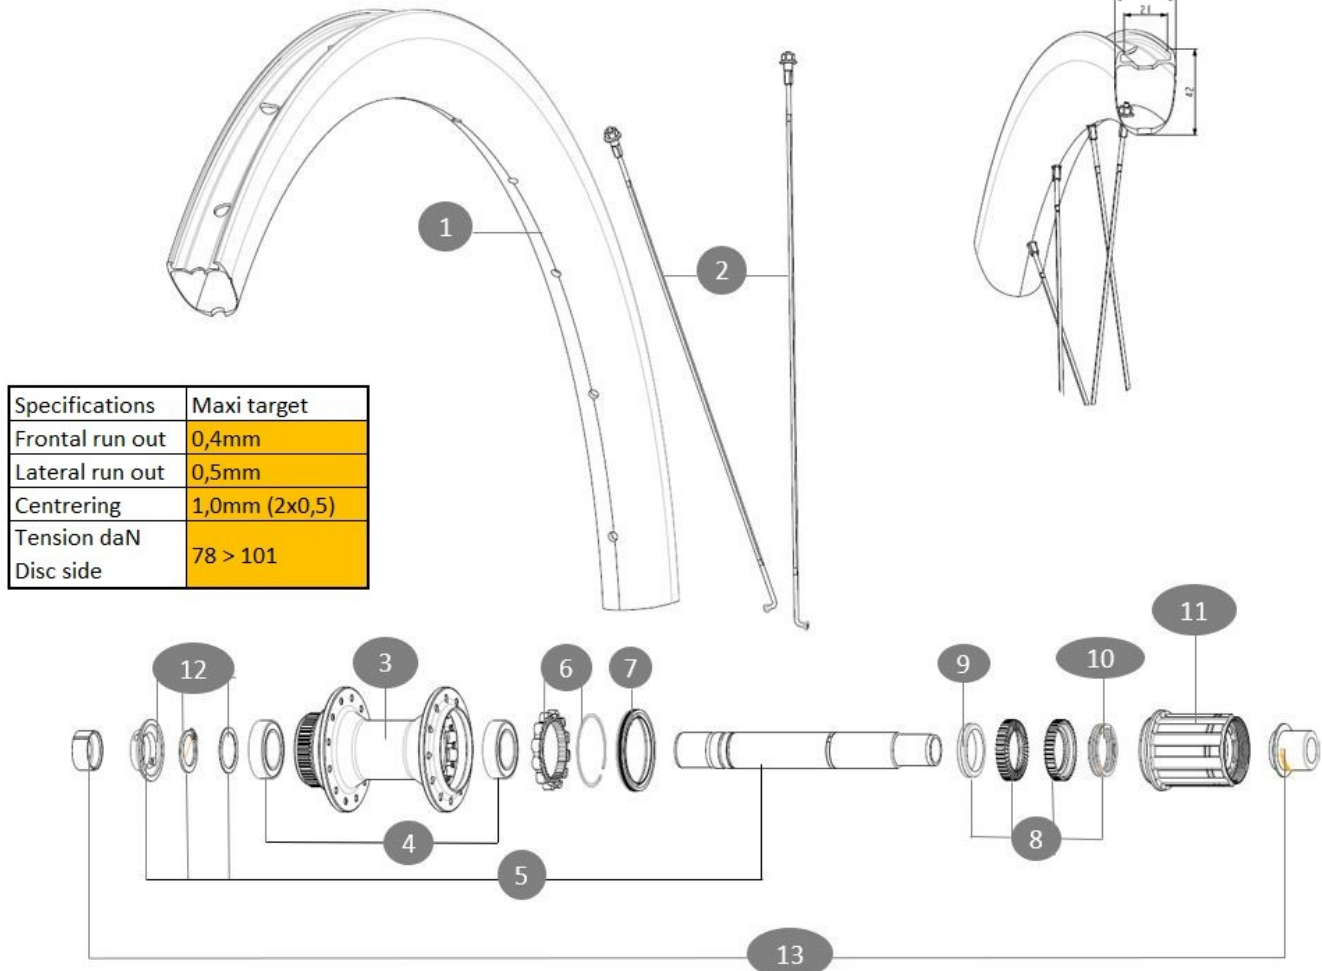

MAVIC **COSMIC S 42 DISC****REFERENCES WHEELS**

ASTM CATEGORY 2 : road and offroad with jumps less than 15cm

For a longer longevity of the wheel, Mavic recommends that the total weight supported by the wheels doesn't exceed 120kg, bike included

Jante arrière Cosmic S 42 Disc

**RIMS**

&NBSP;:

1	V00106031	KIT FT/RR RIM COSMIC S42 DISC
	V2620101	UST RIM TAPE 25mm (for 21-24mm wide rim)

SPOKES

2	V00106131	KIT 12FT/RR COSMIC S42 SPK 273
----------	-----------	--------------------------------

HUB SHELLS

3	N/A	HUB BODY
4	V2560401	KIT 2 BEARINGS 17x28x7 + WAVED WASHER + CLIP
5	V2373401	KIT ID360 135/142 DCL L1 AXLE WITH CLIP
6	V2252701	KIT ID360 INSERT SHAPED EAR LOBE > 2017
7	V2251601	KIT ID360 SEAL + GREASE
8	V2251701	KIT ID360 2 RATCHETS + SPRING + GREASE
9	V2500501	KIT ID360 3 PADS NOISE REDUCING
10	V2251801	KIT 3 ID360 ROAD SPRINGS
11	V3430101	HG11 Freewheel Body ID360
12	V2373001	KIT ADJUST. SYSTEM QRM AUTO ID360 for 17x30x7 bearing

ADAPTERS

13	V2510701	ID360V2RrAxleAdapt12x142/148
-----------	----------	------------------------------

MAVIC COSMIC S 42 DISC

 2024
 REAR

DELIVERED WITH

User guide	
UST valve and accessories (129 838 01)	
Pre-installed tubeless rim tape	
User guide	
Pre-installed tubeless rim tape	
UST valve and accessories (129 838 01)	