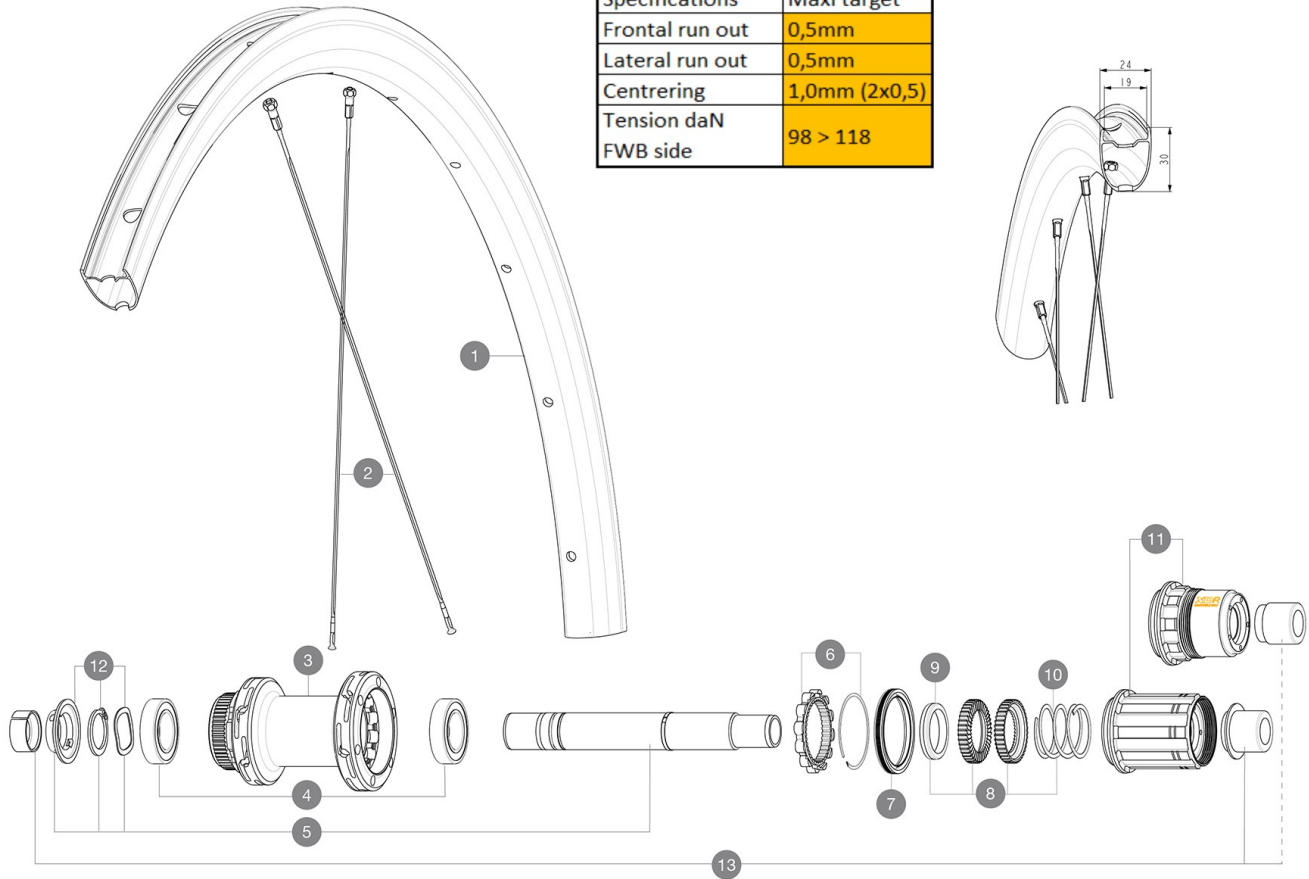

MAVIC **KSYRIUM 30 DISC****REFERENCES WHEELS**

ASTM CATEGORY 2 : road and offroad with jumps less than 15cm

For a longer longevity of the wheel, Mavic recommends that the total weight supported by the wheels doesn't exceed 120kg, bike included

Maximum tyre size: width 62mm - pressure max. 3.8Bar/55PSI

Specifications	Maxi target
Frontal run out	0,5mm
Lateral run out	0,5mm
Centring	1,0mm (2x0,5)
Tension daN FWB side	98 > 118

**RIMS**

&NBSP;:

1	V00104531	Kit Front/Rear rim Ksyrium 30 Disc 2024
	V3720101	25mm UST Tape for 19 to 22mm Road Rims

SPOKES

2	V00005131	Kit 12 Front/Rear Ksyrium 30 Disc butted spoke 287mm + black
---	-----------	--

HUB SHELLS

3	N/A	HUB BODY
4	M40076	HUB BEARINGS 17x30x7 6903 x 2
5	V2373401	KIT ID360 135/142 DCL L1 AXLE WITH CLIP
6	V2252701	KIT ID360 INSERT SHAPED EAR LOBE > 2017
8	V2251701	KIT ID360 2 RATCHETS + SPRING + GREASE
9	V2500501	KIT ID360 3 PADS NOISE REDUCING
10	V2251801	KIT 3 ID360 ROAD SPRINGS
11	V2580101	FREEHUB BODY XD Road ID360
11	V3430101	HG11 Freewheel Body ID360
12	V2373001	KIT ADJUST. SYSTEM QRM AUTO ID360 for 17x30x7 bearing

OPTIONS

V2510901	ID360 EVO RrAxleAdpt12x135/150
V2510801	ID360 V2 RrAxleAdapt9x135

ADAPTERS

13	V2510701	ID360V2RrAxleAdapt12x142/148
----	----------	------------------------------

DELIVERED WITH

User guide	
Mavic tyre sealant (rear wheel) (355 466 01)	
Front QR adapters	
Rear QR adapters for Instant Drive 360 (B49 894 01)	
UST valve and accessories (129 838 01)	
Pre-installed tubeless rim tape	
User guide	
Pre-installed tubeless rim tape	
UST valve and accessories (129 838 01)	
Front QR adapters	
Rear QR adapters for Instant Drive 360 (B49 894 01)	
12 to 9mm rear adapter for quick release (V2510801)	