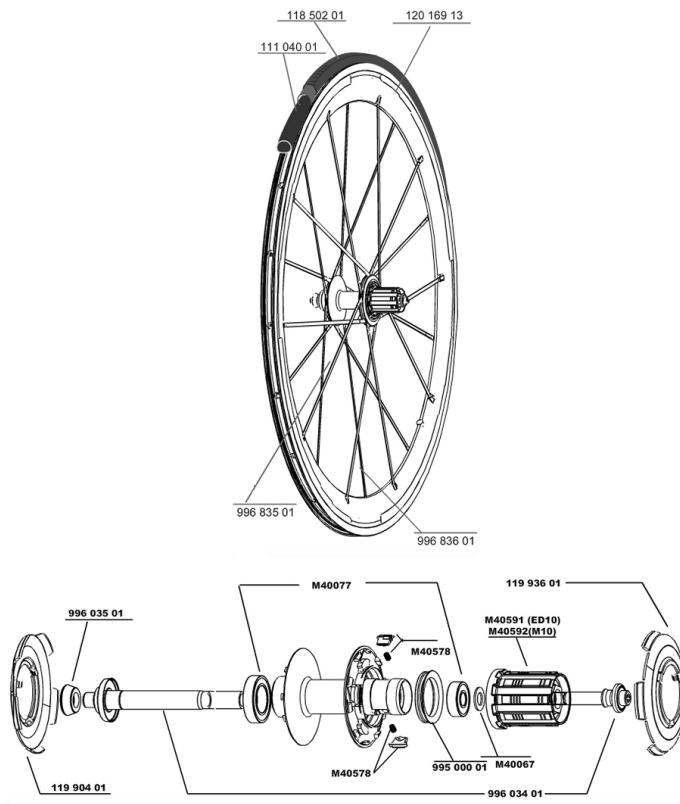

REFERENCES WHEELS

111673 COSMIC CARBONE SLR011M10 WTS 111674 COSMIC CARBONE SLR011ED11 WTS

RIMS

&NBSP;:

12016913 KIT REAR COSMIC CARBONE SLR RIM

SPOKES

99683501 5 SPOKES CARBONE SLR FRT+OFW
99683601 KIT 5 DRIVE SIDE COSMIC CARBONE SLR R2R SPOKE

HUB SHELLS

11990401 FRT/NON DS COSMIC CARBON SLR HUB CAP
M40077 REAR HUB 608+6901 BEARINGS
M40591 FTSL FREEWHEEL BODY ED10
99603501 R.FORK SUPPORT COS.CARB.ULTIMATE < 2014
99500001 FTSL/FTSX FREEHUB BODY SEAL
M40578 FTSL PAWLS KIT (ROAD WHEELS)
11993601 DRIVE SIDE COSMIC CARBON SLR HUB CAP
99603401 REAR AXLE COS.CARBONE ULTIMATE
M40592 FTSL FREEWHEEL BODY M10
M40067 INTERNAL FREEWHEEL SPACER FTSL/FTSX

MAINTENANCE

11104001 Chambres à air 48mm

TYRES

11850201 Yksion PowerLink 23

MAVIC *Cosmic Carbone SLR*

Specifications

WHEEL WEIGHTS

Wheel weight