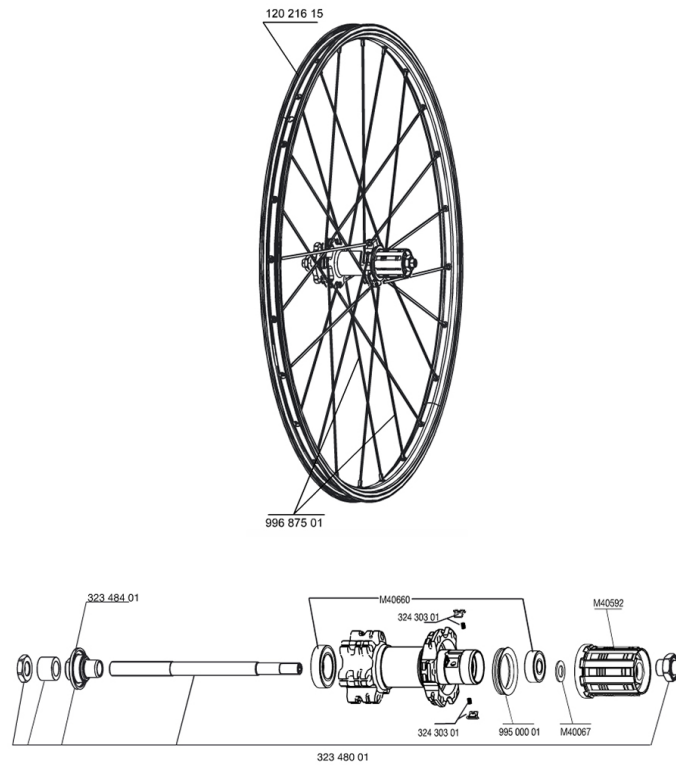

# MAVIC Crossride Disc 15mm

2011  
REAR

## REFERENCES WHEELS

111853 CROSSRIDE D011 15MMDCL+AD PR

## SPOKES

99687501 KIT 12 CROSSRIDE DISC STEEL BLK SPOKES 263mm

### **WHEEL WEIGHTS**

Wheel weight