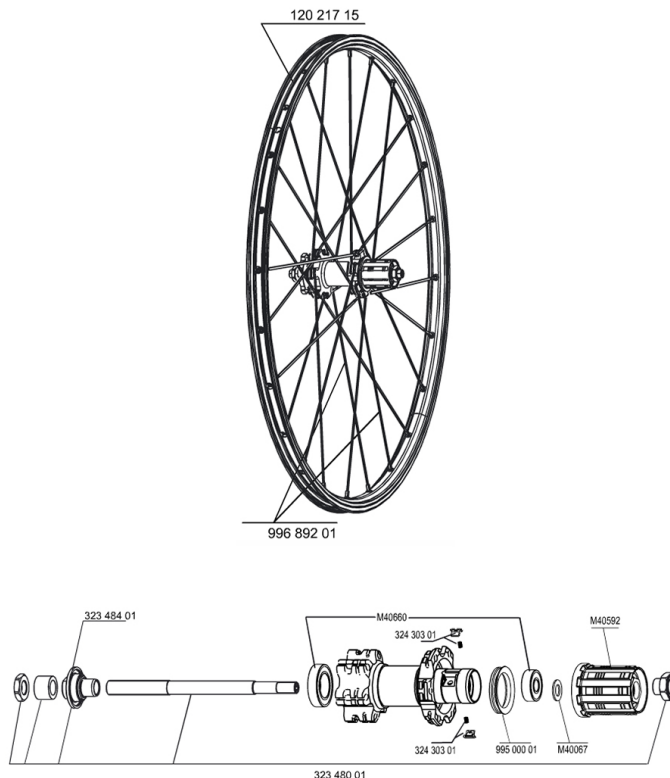

REFERENCES WHEELS

117787 CROSSRIDE UB/D011D6T SILVREAR

117788 CROSSRIDE UB/D011D6TSILV PR

RIMS

&NBSP;:

12021715	FRONT/REAR CROSSRIDE UB DISC 11 RIM
----------	-------------------------------------

SPOKES

99689201	12 SPOKES CROSSRIDE UB/DISC 09 262mm
----------	--------------------------------------

MAVIC **CROSSRIDE UB/DISC 011****DELIVERED WITH**

BR101 quick releases	
Rim tape	
User guide	

Specifications**RIMS**

- **Material** : 6106 Aluminum
- **Joint** : pinned
- **Drilling** : traditional
- **Eyelet** : H2 technology
- **Brake track** : UB Control
- **Valve hole diameter** : 8,5 mm with pop off reducer
- **Tyre** : tubetype
- **Internal width** : 19 mm
- **ETRTO size** : 559x19C
- **Recommended tyre sizes** : 1.5 to 2.3

SPOKES

- **Material** : steel
- **Shape** : straight pull, bladed
- **Nipples** : brass, self lock concept
- **Count** : 24 front and rear
- **Lacing** : front and rear crossed 2

WHEEL HUB

- **Front and rear bodies** : aluminum
- **Front and rear axle material** : steel
- QRM
- FTS-X steel

WHEEL WEIGHTS