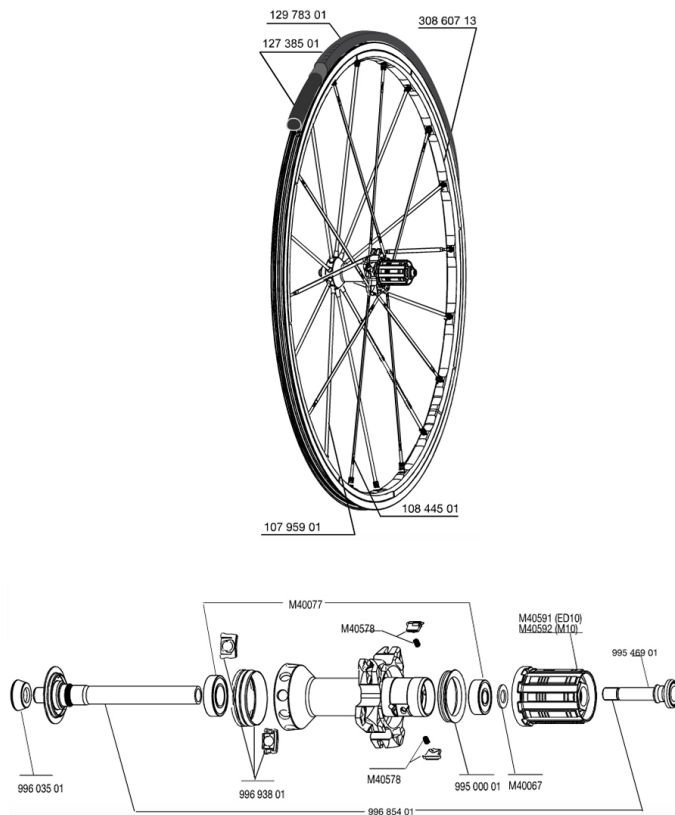

## REFERENCES WHEELS

127960	R-SYS 012 M10 WTS	127962	R-SYS 012 M10 PR WTS
127961	R-SYS 012 ED11 WTS	127963	R-SYS 012 ED11 PR WTS

## RIMS

&NBSP;:

99685401	R-SYS PREMIUM REAR AXLE
30860713	KIT REAR RIM R-SYS 12

## SPOKES

10844501	KIT 10 DRIVE SIDE ROUND ALU SPK 294,5mm R-SYS
10795901	KIT 10 NDS R-SYS CARBON TUB SILV SPK 283,5mm
99693801	2 SILVER TRACOMP RINGS + CLIPS

## MAINTENANCE

12738501	Road Innertube Presta 48mm
----------	----------------------------