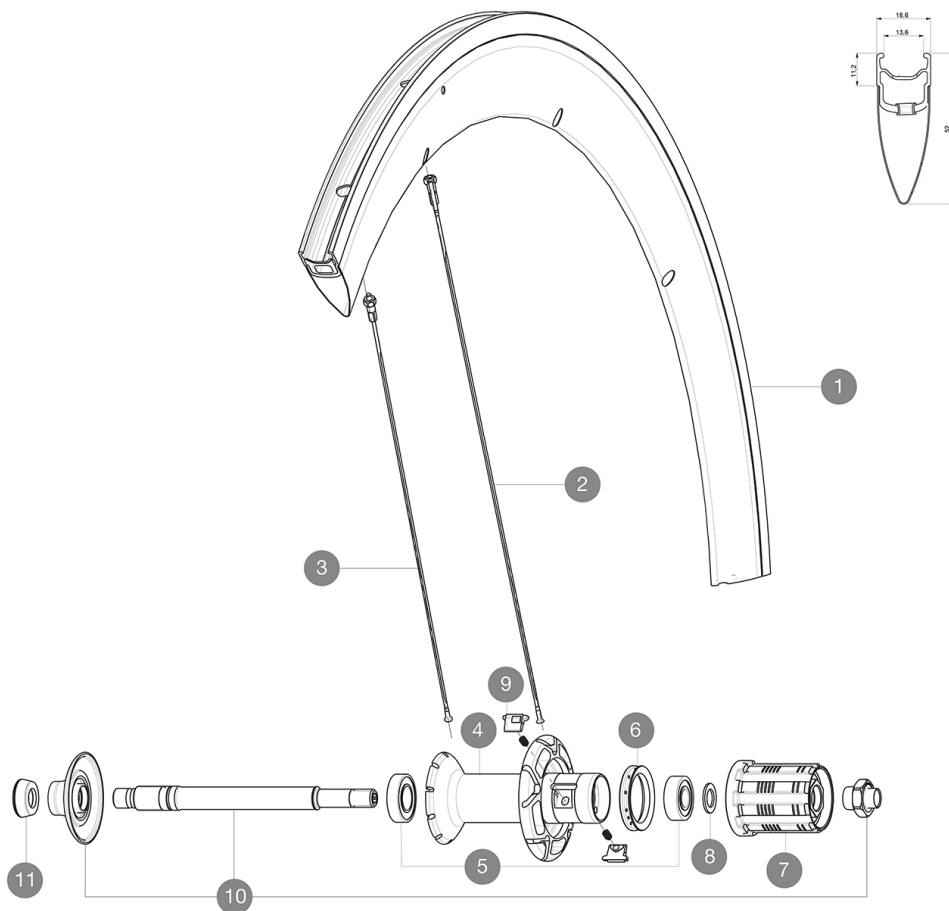

## REFERENCES WHEELS

325655 COSMIC CARB SLE 013 ED11 WTS

325654 COSMIC CARB SLE 013 M11 WTS

## RIMS

&NBSP;:

1 30972413 KIT REAR COSMIC CARBONE SLE 2013 RIM - while stock last

**Specifications****RIMS**

- **Material** : Maxtal and 12K carbon fiber
- **Material** : Maxtal and 12K carbon fiber
- **Color** : carbon
- **Height** : 52 mm
- **Joint** : SUP
- **Height** : 52 mm
- **Drilling** : traditional
- **Joint** : SUP
- **Brake track** : Exalith 2
- **Drilling** : traditional
- **Weight reduction** : ISM
- **Eyelet** : single
- **Valve hole diameter** : 6.5 mm
- **Brake track** : Exalith 2
- **Weight reduction** : ISM
- **Tyre** : clincher
- **Valve hole diameter** : 6.5 mm
- **Tyre** : clincher
- **ETRTO size** : 622x13C
- **ETRTO size** : 622x13C
- **Recommended tyre sizes** : 19 to 28 mm
- **Recommended tyre sizes** : 19 to 28 mm

**WHEEL WEIGHTS**

Wheel weight 890