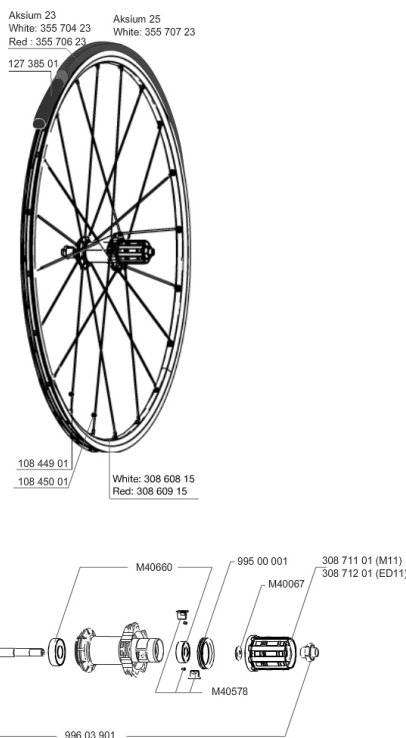

## REFERENCES WHEELS

329364	Aksium S014 23WhED11WTS	353618	Aksium S014 23RedED11 WTS
329365	Aksium S014 23WhM11PRWTS	329363	Aksium S014 23WhM11WTS
353614	Aksium S014 25WhM11WTS	353617	Aksium S014 23RedM11WTS
353615	Aksium S014 25WhED11WTS		

## TYRES

35570423	Aksion 014 White 23
35570623	Aksion 014 Red 23

**MAVIC** *Aksium S***DELIVERED WITH**

BR101 quick releases	
Rim tape	
User guide	

**Specifications****RIMS**

- **Material** : 6106 Aluminum
- **Height** : 24 mm
- **Joint** : sleeved
- **Drilling** : traditional with H2 reinforcement
- **Brake track** : UB Control
- **Valve hole diameter** : 6.5 mm
- **Tyre** : clincher
- **ETRTO size** : 622x15C
- **Recommended tyre sizes** : 19 to 32 mm

**SPOKES**

- **Material** : steel
- **Shape** : straight pull, bladed
- **Nipples** : brass, ABS
- **Count** : 20 front and rear
- **Lacing** : radial front and rear non-drive side, crossed 2 rear drive side

**WHEEL HUB**

- **Axle material** : steel
- Sealed cartridge bearings
- **Freewheel** : FTS-L steel

**WHEEL WEIGHTS**

Wheel weight 935