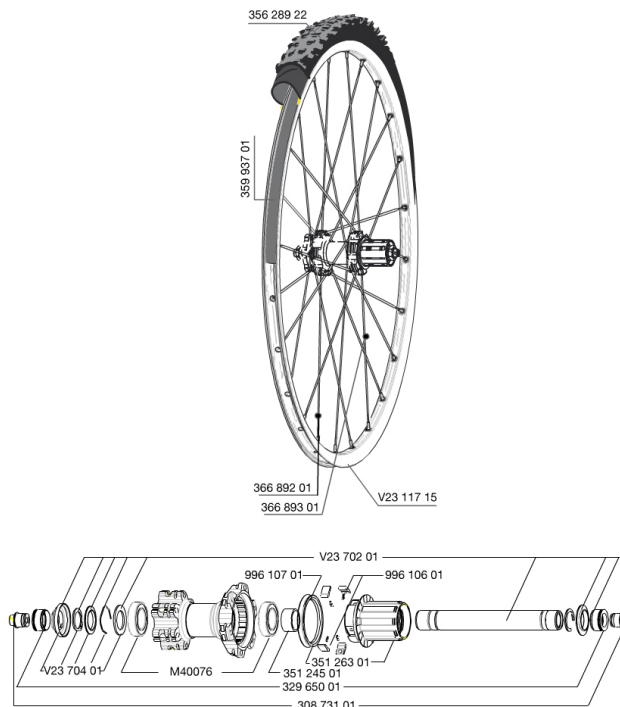

## REFERENCES WHEELS

353076 CROSSROC 650b REAR 9x135WTS

## RIMS

&NBSP;:

35993701	UST RIM STRIP 27.5x19c
V2311715	KIT FRONT/REAR CROSSROC 27,5"

## SPOKES

36689301	"KIT 12 DS CROSSROC/XRIDE UST/XMAX ELITE/XA ELITE 27,5"" SPK
36689201	"KIT 12 FT/NDS CROSSROC 27,5"" SPK 277mm"

### **WHEEL WEIGHTS**

Wheel weight 970