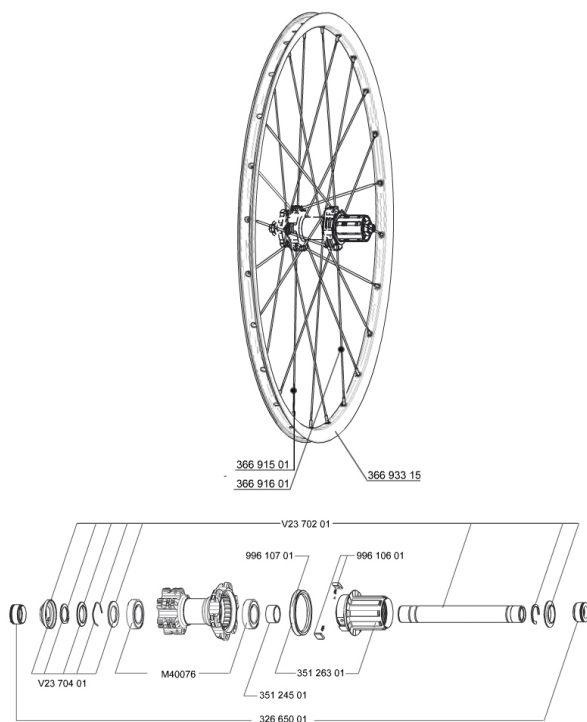

## REFERENCES WHEELS

356058 CROSSRIDE D650b 12x142REAR

## RIMS

&NBSP;:

36693315 "KIT FRONT/REAR CROSSRIDE 27,5" RIM"

## SPOKES

36691601 KIT 12 DS CROSSRIDE/E-XA ELITE 27,5" SPK 275mm  
36691501 KIT 12 DS CROSSRIDE/XA +/E-XA + 27,5" SPOKE 277mm - while st

### **WHEEL WEIGHTS**

Wheel weight 1020