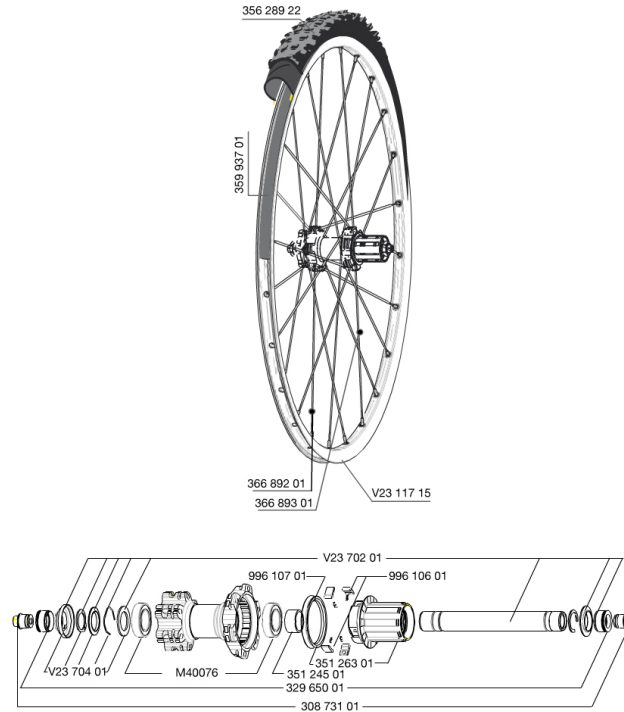

# MAVIC CROSSROC WTS 650b (27,5) Lefty Supermax 2014

REFERENCES WHEELS

## RIMS

&amp;NBSP;:

|          |                               |
|----------|-------------------------------|
| 35993701 | UST RIM STRIP 27.5x19c        |
| V2311715 | KIT FRONT/REAR CROSSROC 27,5" |

## SPOKES

|          |  |
|----------|--|
| 36689301 | "KIT 12 DS CROSSROC/XRIDE UST/XMAX ELITE/XA ELITE 27,5"" SPK |
| 36689201 | "KIT 12 FT/NDS CROSSROC 27,5"" SPK 277mm"                    |

Wheel weight