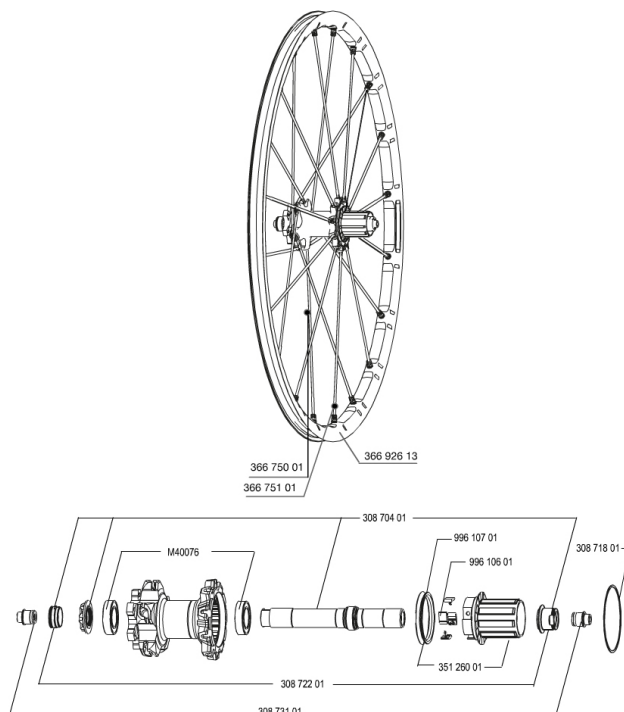

REFERENCES WHEELS

RIMS

&NBSP;:

36692613	"KIT REAR CROSSMAX SLR 27,5" RIM"
----------	-----------------------------------

SPOKES

36675101	"KIT 10 DS XMAX SLR/END/PRO/DEEMAX PRO 27,5" SPK 251,5mm"
36675001	"KIT 10 NDS XMAX SLR/ENDURO 27,5" ALU SPK 281,5mm"

HUB SHELLS

30870401	REAR QRM + AXLE KIT ITS4 135mm from 2012
99610701	ITS-4 FREEWHEEL SEAL
35126001	ITS-4 FREEWHEEL BODY + SEAL 2013 (NO PAWLS)
30871801	ELASTIC RING 56mm diam. ITS-4 20 SPOKES

ADAPTERS

30873101	2 REAR REDUCERS 12/9,5mm 2012 ITS4 HUB
30872201	FRAME SUPPORT ITS-4 135mm REAR AXLE > 2012

MAVIC *Crossmax SLR 650b Lefty SMU***Specifications**

WHEEL WEIGHTS