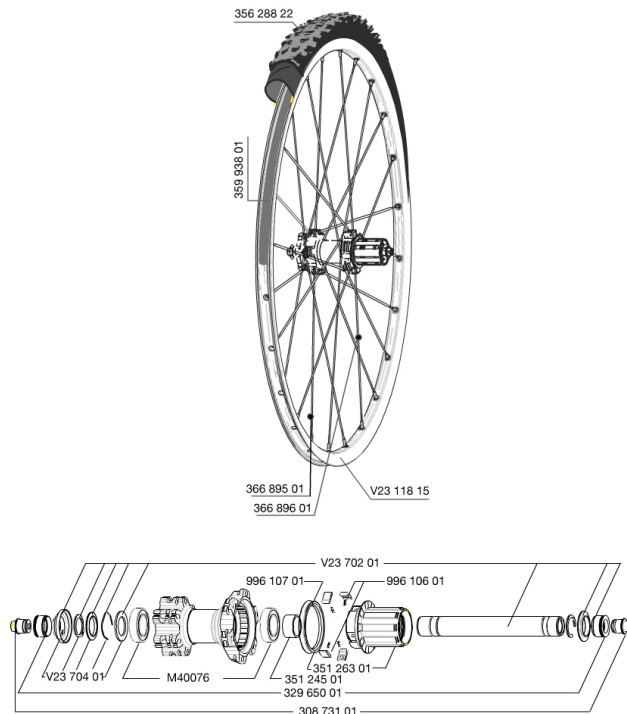

REFERENCES WHEELS

RIMS

&NBSP;:

35993801	UST RIM STRIP 29x19c
V2311815	KIT FRONT/REAR CROSSROC 29"

SPOKES

36689601	"KIT 12 DS CROSSROC/XRIDE UST/XMAX ELITE/XA ELITE 29"" SPK 2
36689501	"KIT 12 FT/NDS CROSSROC 29"" SPOKE 295mm"

HUB SHELLS

99610701	ITS-4 FREEWHEEL SEAL
V2370201	KIT REAR AXLE 12MM CROSSONE/CROSSRIDE/CROSSROC
35126301	TS-2 FREEWHEEL BODY + SEAL 2013 (NO PAWLS) - while stock las
99610601	PAWLS KIT FOR ITS-4 (OR TS-2)
M40076	HUB BEARINGS 17x30x7 6903 x 2
V2370401	KIT REAR AUTO ADJUSTING PLAY 12mm AXLE
35124501	SET OF 3 REAR AXLE/FREEWHEEL BODY SPACERS MTB L1

TYRES

35628822	Crossroc Roam 29
----------	------------------

ADAPTERS

32965001	ADAPTER Rr 12x142mm Elite/CRide MTB (Rd)
30873101	2 REAR REDUCERS 12/9,5mm 2012 ITS4 HUB

CROSSROC WTS 29 Lefty 2014

Specifications

WHEEL WEIGHTS

Wheel weight