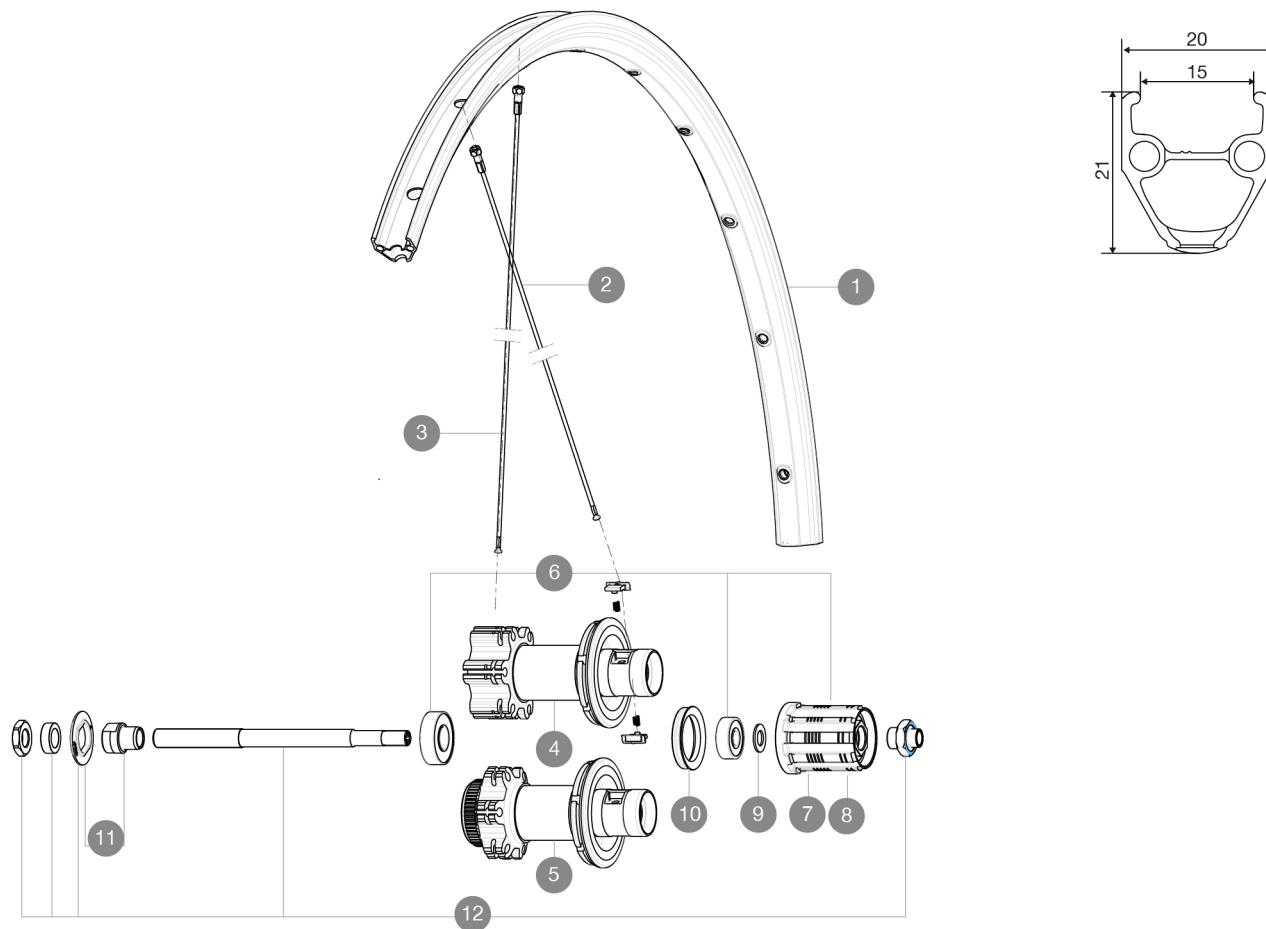

### RIMS

VALVE HOLE  $\bar{A}$  (MM): 6.5 :

1 V2290815 KIT FRT/REAR RIM AKSIUM ONE DISC/AKSIUM DISC

### SPOKES

- **Material** : steel
- **Shape** : straight pull, round
- **Nipples** : brass, ABS
- **Count** : 24 front and rear
- **Lacing** : front and rear crossed 2

### WHEEL HUB

- **Front and rear bodies** : aluminum
- **Body** : aluminum
- **Axle material** : front aluminum, rear steel
- Sealed cartridge bearings
- **Freewheel** : FTS-L steel

### WHEEL WEIGHTS

Wheel weight 1075