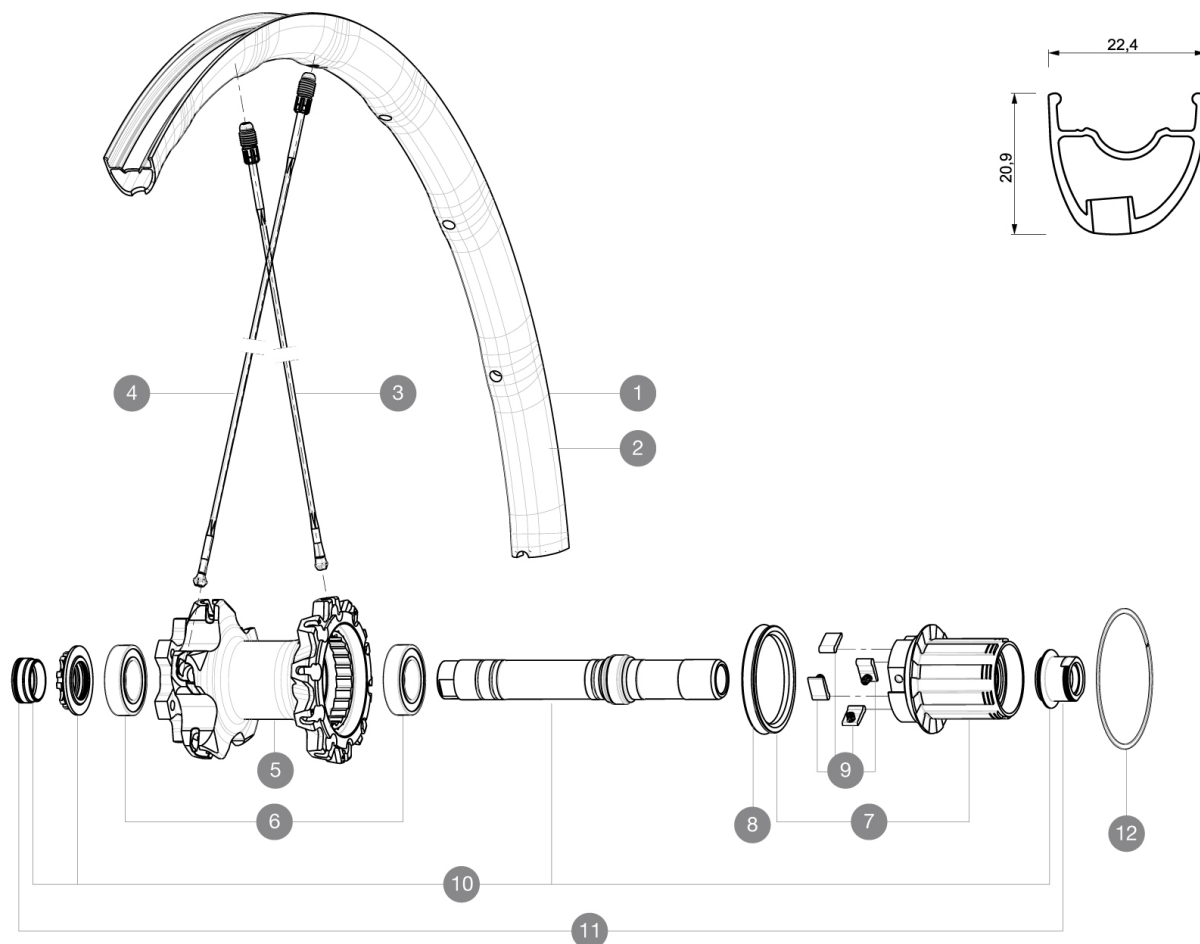

REFERENCES WHEELS

R67901 XmaxSL29RrOFFSET

R16401 Crossmax SL 29Rr

RIMS

VALVE HOLE $\bar{\varnothing}$ (MM): 6.5 :

1	V2310613	KIT REAR RIM CROSSMAX SL/SL PRO BLACK 29"
2	V2311913	KIT RR RIM CROSSMAX SL/SL PRO OFFSET BLK 29"

SPOKES

3	35113801	"KIT 10 DS M7/7 XMAX SLR/PRO 29"" SPK 269,5mm"
4	35113701	"KIT 10 FT/NDS M7/7 XMAX SLR 29"" SPK 299,5mm"

HUB SHELLS

5	N/A	HUB BODY
6	M40076	HUB BEARINGS 17x30x7 6903 x 2
7	35126001	ITS-4 FREEWHEEL BODY + SEAL 2013 (NO PAWLS)
8	99610701	ITS-4 FREEWHEEL SEAL
9	99610601	PAWLS KIT FOR ITS-4 (OR TS-2)
10	30870401	REAR QRM + AXLE KIT ITS4 135mm from 2012
12	30871801	ELASTIC RING 56mm diam. ITS-4 20 SPOKES

ADAPTERS

11	30872201	FRAME SUPPORT ITS-4 135mm REAR AXLE > 2012
----	----------	--

MAVIC *Crossmax SL 29*

2

2015

REAR

Specifications

WHEEL HUB

Shimano 11 speeds compatible

XD Compatible (XX1-X01) with optional kit

WHEEL WEIGHTS

Wheel weight 830